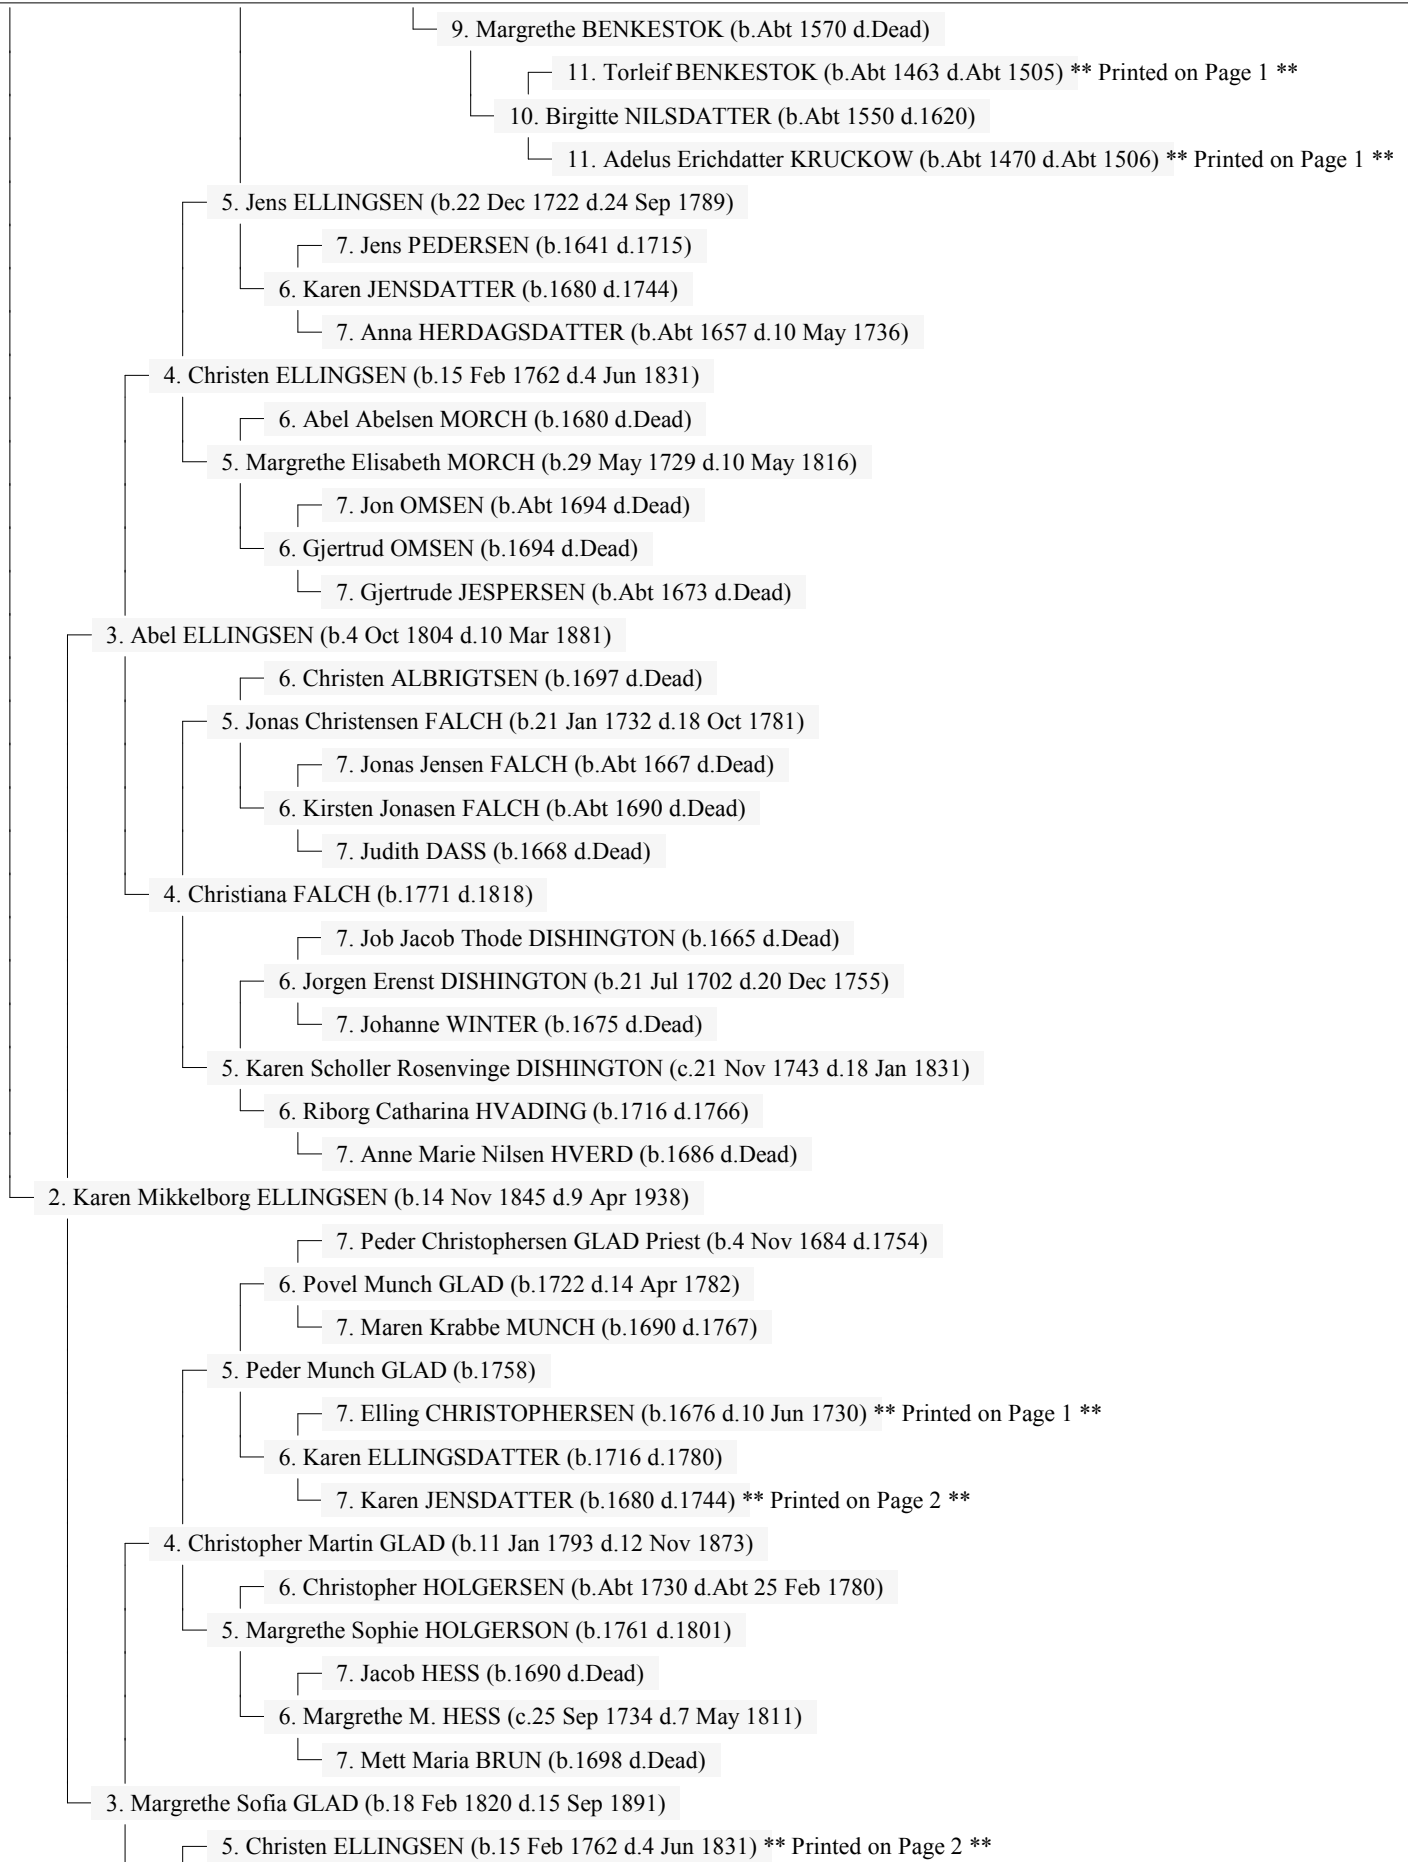

Ancestors of Paul Ingvald PAULSEN

13 Mar 2004

Page 2

Ancestors of Paul Ingvald PAULSEN

13 Mar 2004

Page 3

- └─ 4. Pauline C. ELLINGSEN (b.2 Aug 1797 d.28 May 1888)
 - └─ 6. Jonas Christensen FALCH (b.21 Jan 1732 d.18 Oct 1781) ** Printed on Page 2 **
- └─ 5. Ane Kirstina FALCH (b.1772 d.1 Sep 1803)
 - └─ 6. Karen Scholler Rosenvinge DISHINGTON (c.21 Nov 1743 d.18 Jan 1831) ** Printed on Page 2 **