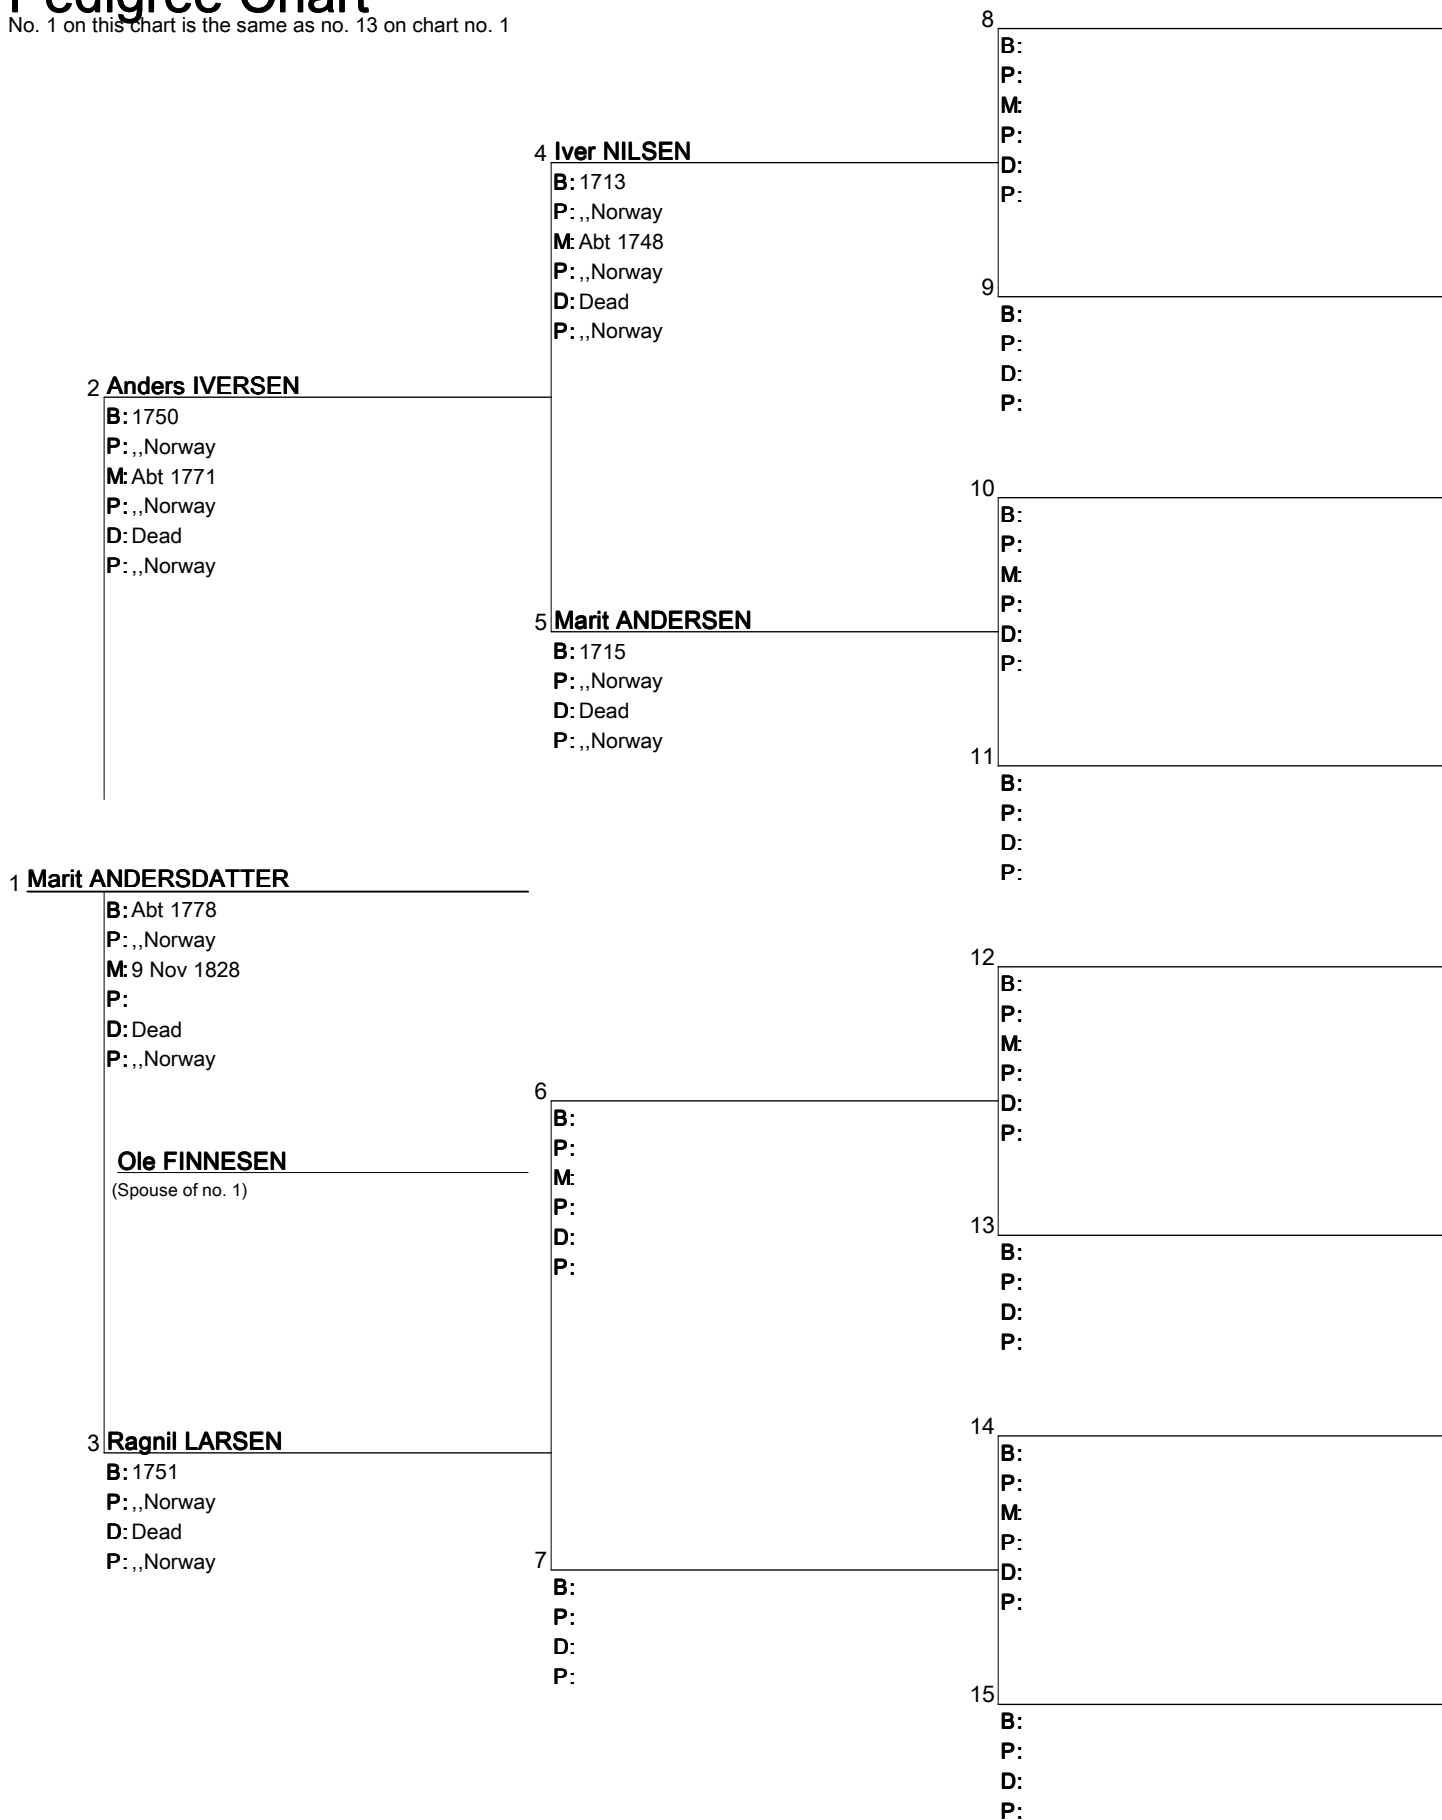

Pedigree Chart

Chart no. 5

No. 1 on this chart is the same as no. 13 on chart no. 1