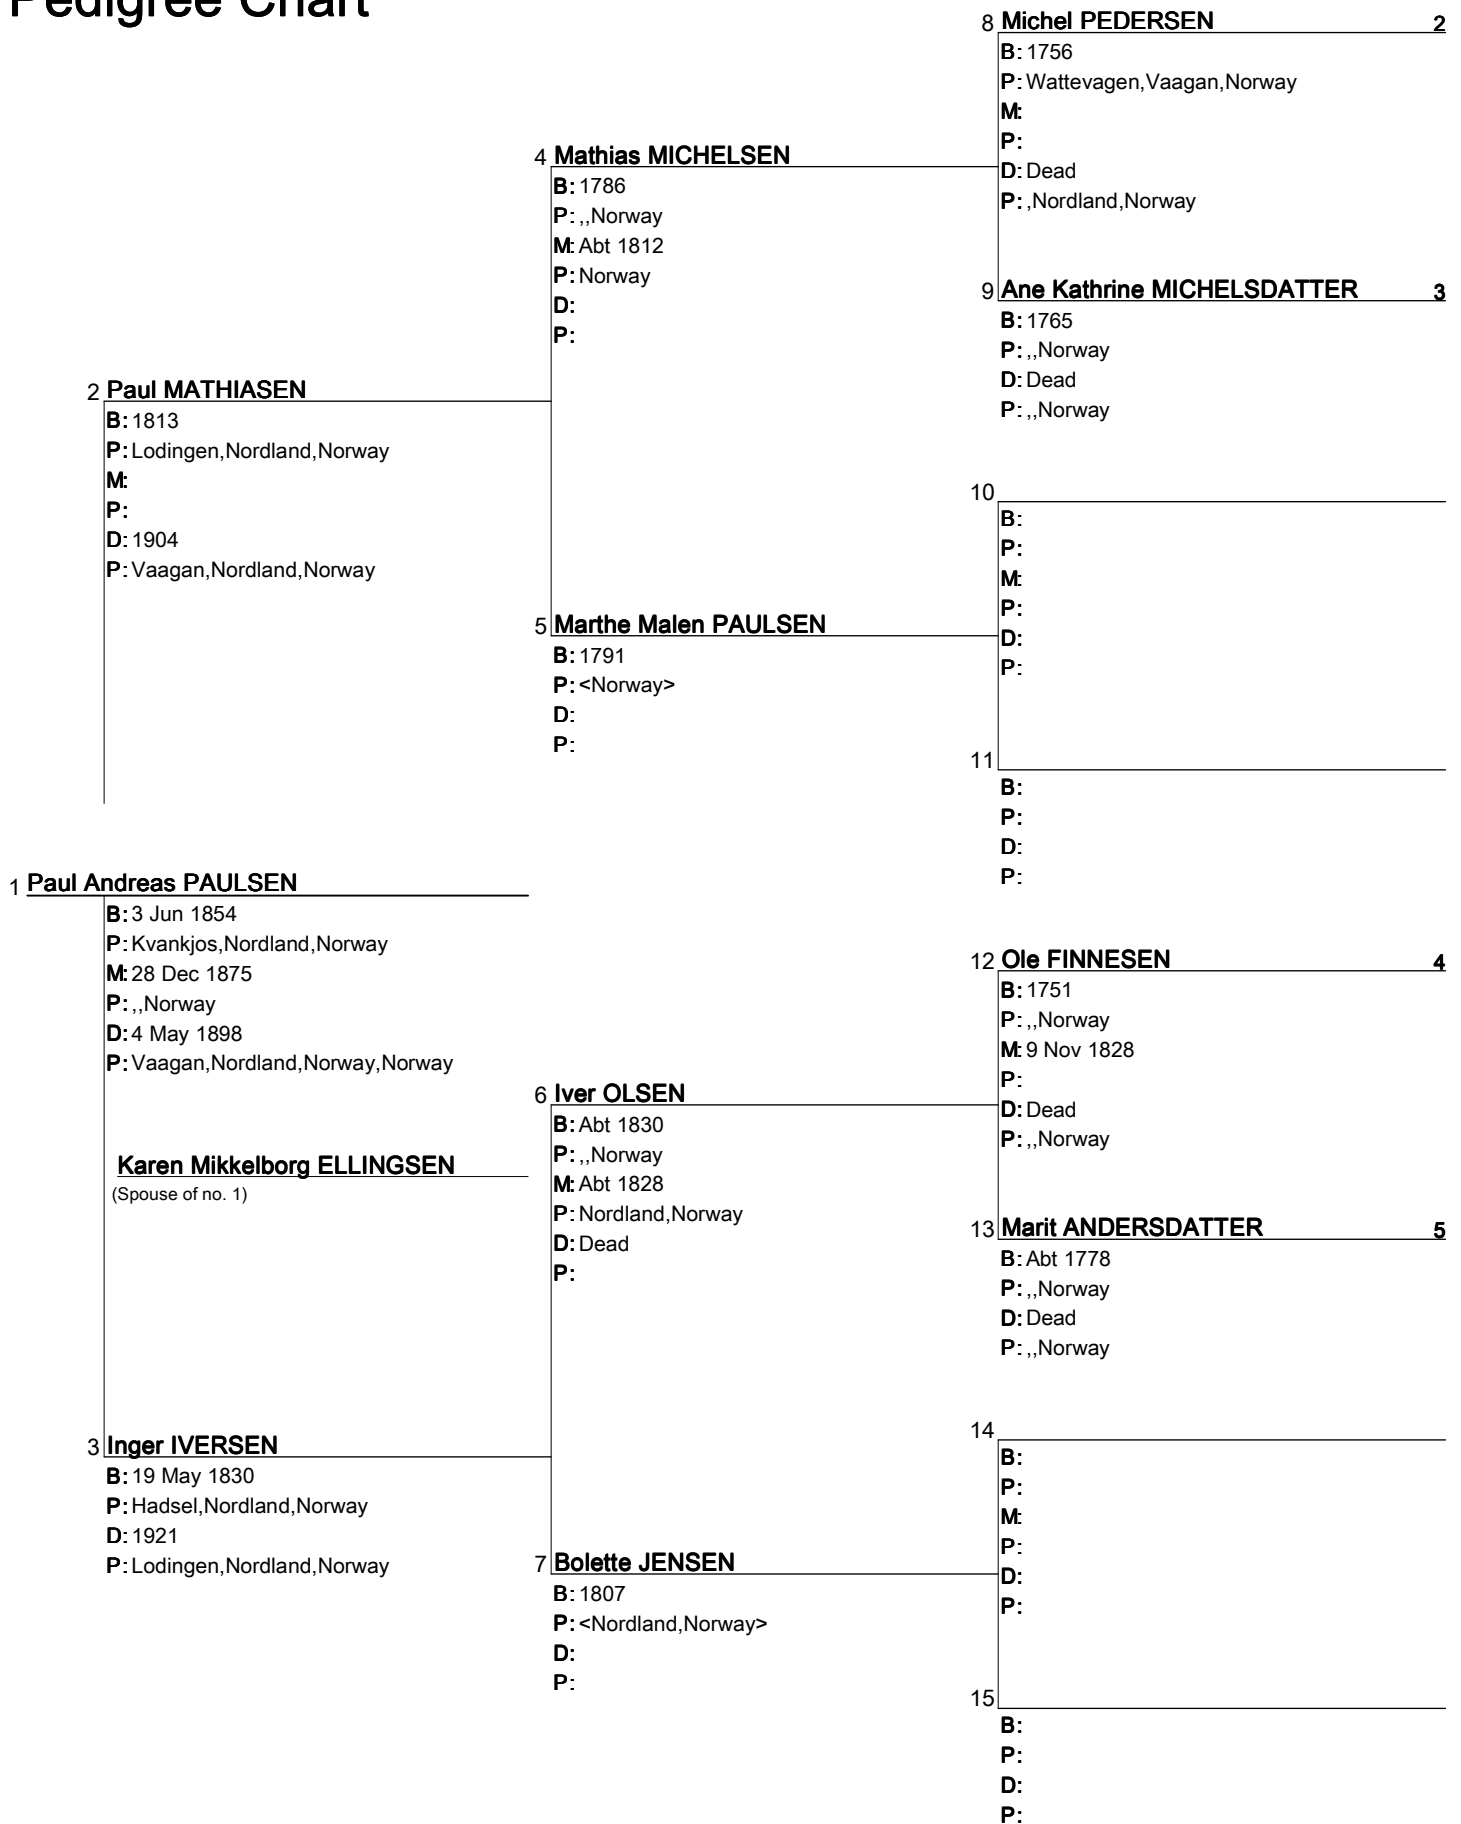

Pedigree Chart

Chart no. 1

Pedigree Chart

Chart no. 2

No. 1 on this chart is the same as no. 8 on chart no. 1

Pedigree Chart

No. 1 on this chart is the same as no. 9 on chart no. 1

2 Michel MATHIASSEN

B: 1723
P: ,,Norway
M: Abt 1760
P: ,,Norway
D: Dead
P: ,,Norway

4

B:
P:
M:
P:
D:
P:

8

B:
P:
M:
P:
D:
P:

9

B:
P:
D:
P:

10

B:
P:
M:
P:
D:
P:

11

B:
P:
D:
P:

1 Ane Kathrine MICHELSDATTER

B: 1765
P: ,,Norway
M:
P:
D: Dead
P: ,,Norway

Michel PEDERSEN

(Spouse of no. 1)

6

B:
P:
D:
P:

14

B:
P:
M:
P:
D:
P:

15

B:
P:
D:
P:

Pedigree Chart

No. 1 on this chart is the same as no. 12 on chart no. 1

Pedigree Chart