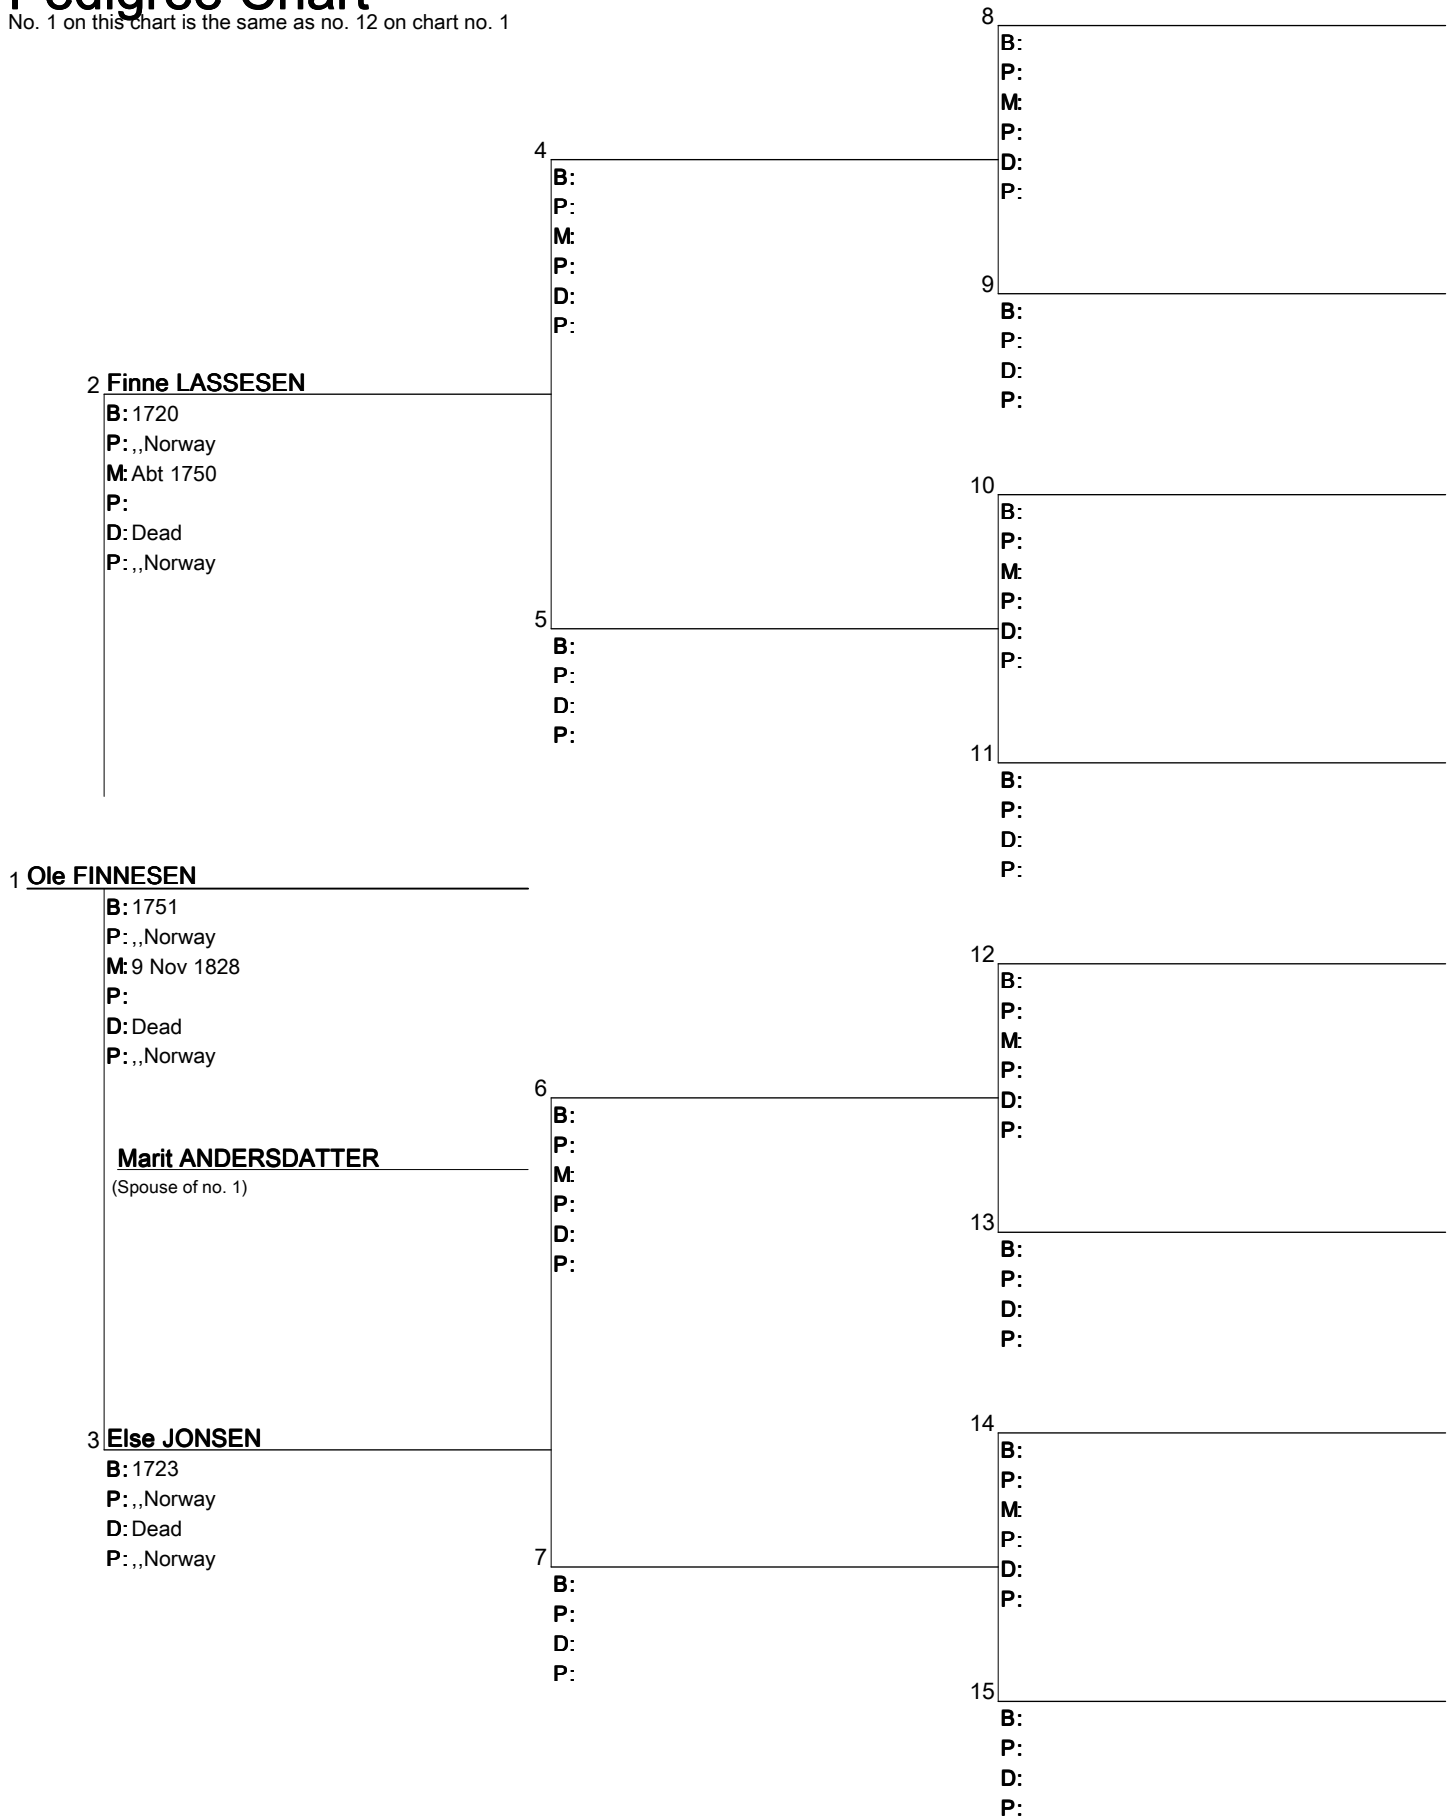

Pedigree Chart

Chart no. 1

Pedigree Chart

Chart no. 2

No. 1 on this chart is the same as no. 8 on chart no. 1

Pedigree Chart

No. 1 on this chart is the same as no. 9 on chart no. 1

2 Michel MATHIASSEN

B: 1723
P: ,,Norway
M: Abt 1760
P: ,,Norway
D: Dead
P: ,,Norway

4

B:
P:
M:
P:
D:
P:

8

B:
P:
M:
P:
D:
P:

9

B:
P:
D:
P:

10

B:
P:
D:
P:

14

B:
P:
M:
P:
D:
P:

15

B:
P:
D:
P:

Pedigree Chart

No. 1 on this chart is the same as no. 12 on chart no. 1

Pedigree Chart