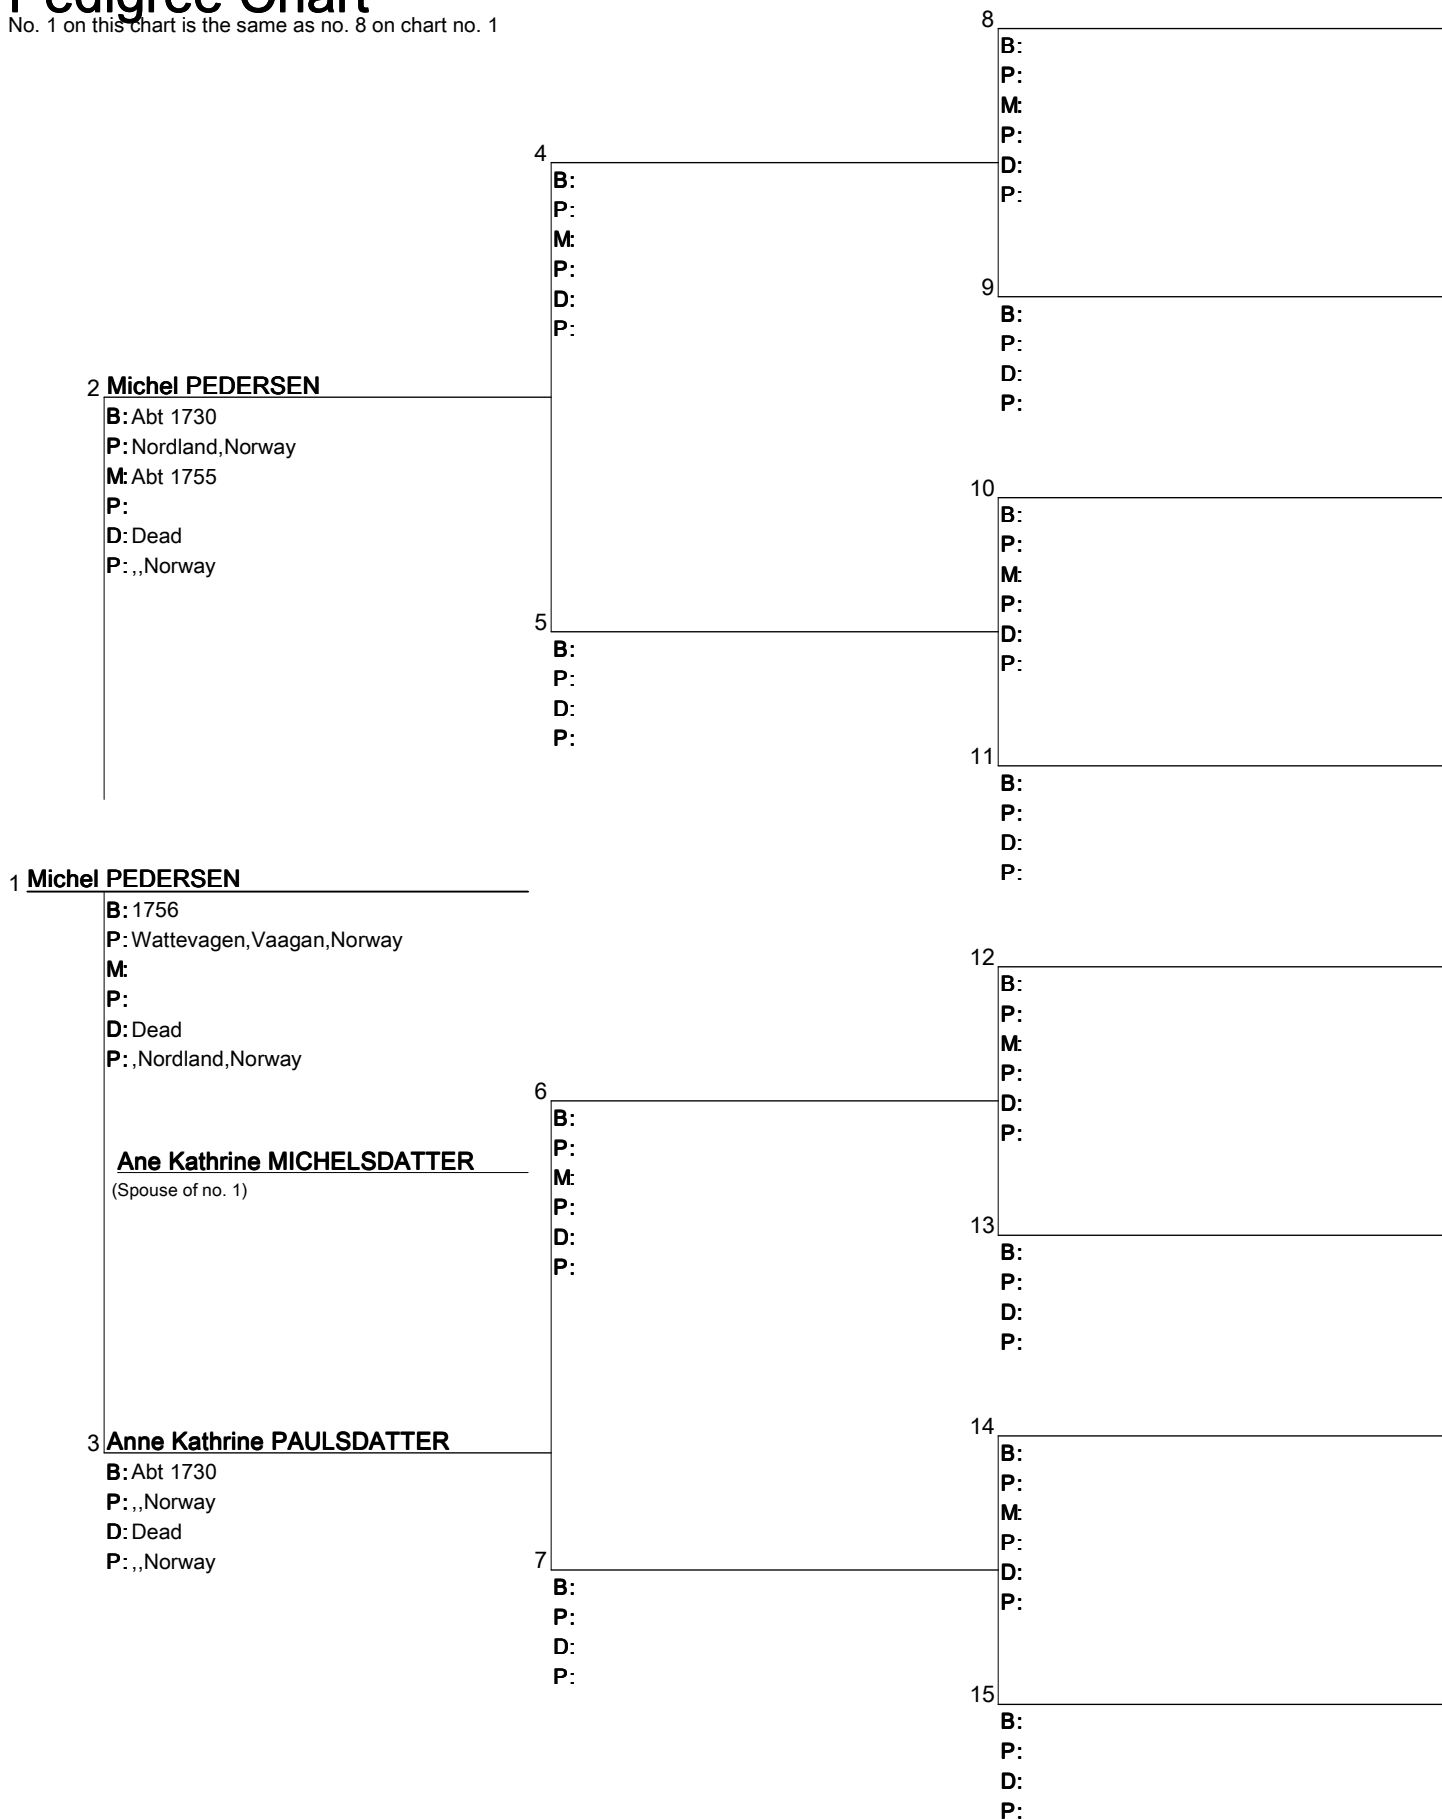

Pedigree Chart

Chart no. 1

Pedigree Chart

Chart no. 2

No. 1 on this chart is the same as no. 8 on chart no. 1

Pedigree Chart

No. 1 on this chart is the same as no. 9 on chart no. 1

2 Michel MATHIASSEN

B: 1723
P: ,,Norway
M: Abt 1760
P: ,,Norway
D: Dead
P: ,,Norway

4

B:
P:
M:
P:
D:
P:

8

B:
P:
M:
P:
D:
P:

9

B:
P:
D:
P:

10

B:
P:
D:
P:

14

B:
P:
M:
P:
D:
P:

15

B:
P:
D:
P:

Pedigree Chart

No. 1 on this chart is the same as no. 12 on chart no. 1

Pedigree Chart