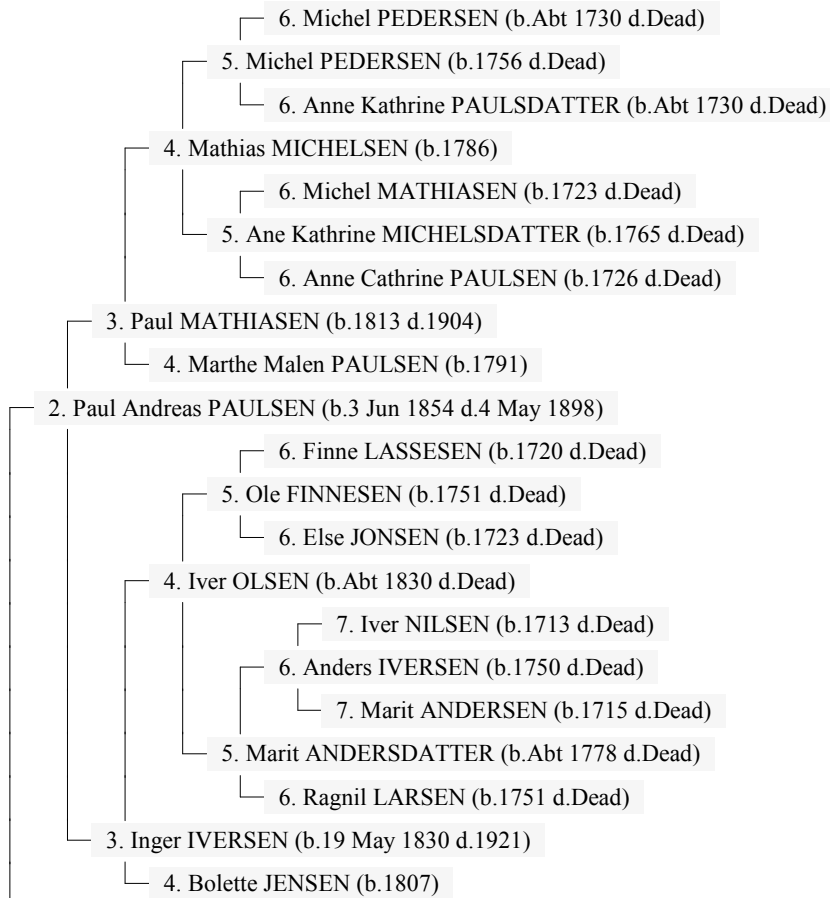

Ancestors of Marie Sofie PAULSEN

13 Mar 2004

Page 1

1. Marie Sofie PAULSEN (b. 19 Jul 1886 d. 31 Jul 1886)

Ancestors of Marie Sofie PAULSEN

13 Mar 2004

Page 2

Ancestors of Marie Sofie PAULSEN