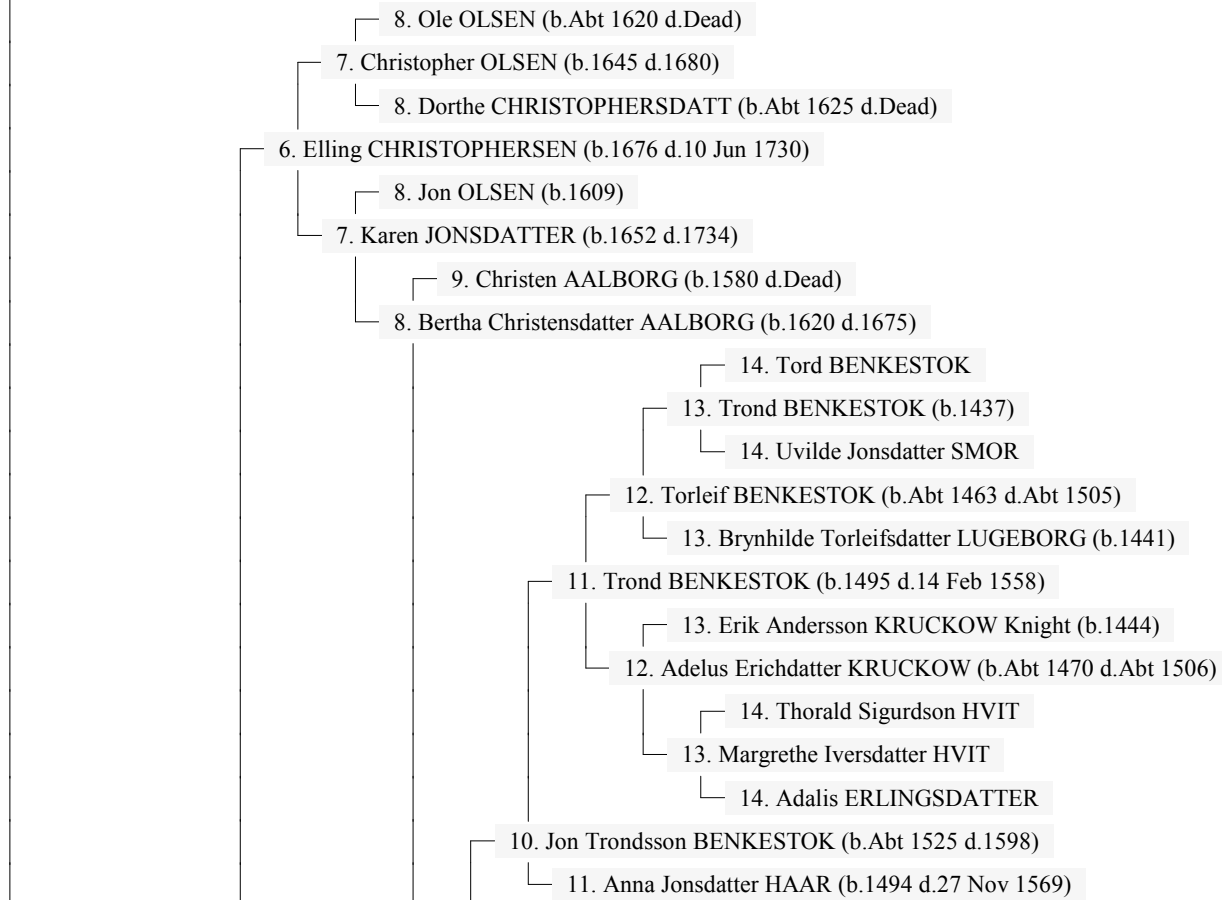

Ancestors of Marie Sofie PAULSEN

13 Mar 2004

Page 1

1. Marie Sofie PAULSEN (b. 19 Jul 1886 d. 31 Jul 1886)

Ancestors of Marie Sofie PAULSEN

13 Mar 2004

Page 2

Ancestors of Marie Sofie PAULSEN