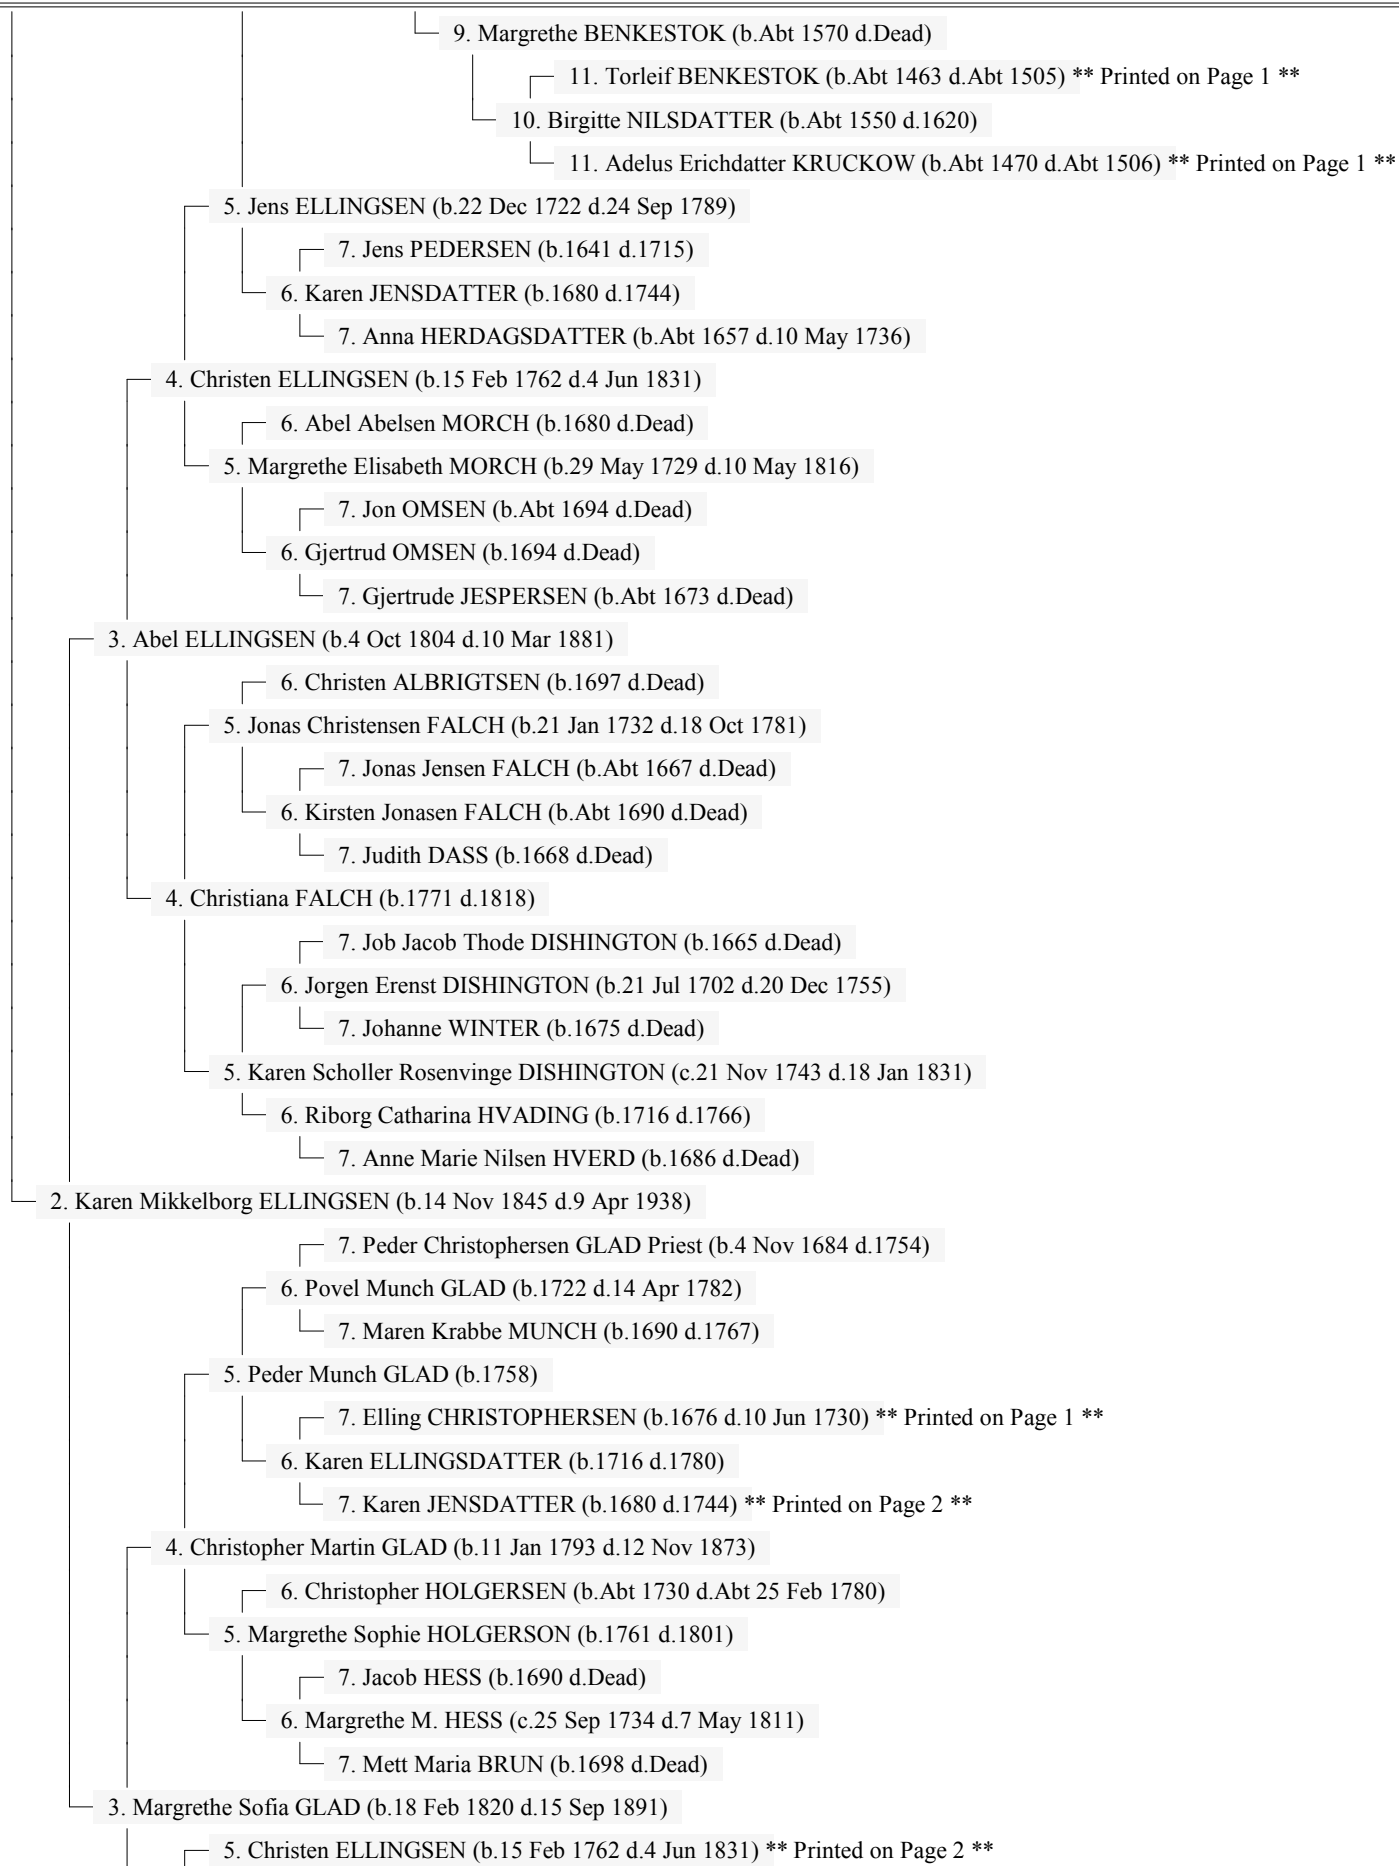

Ancestors of Marie Sofie PAULSEN

13 Mar 2004

Page 1

1. Marie Sofie PAULSEN (b. 19 Jul 1886 d. 31 Jul 1886)

Ancestors of Marie Sofie PAULSEN

13 Mar 2004

Page 2

Ancestors of Marie Sofie PAULSEN