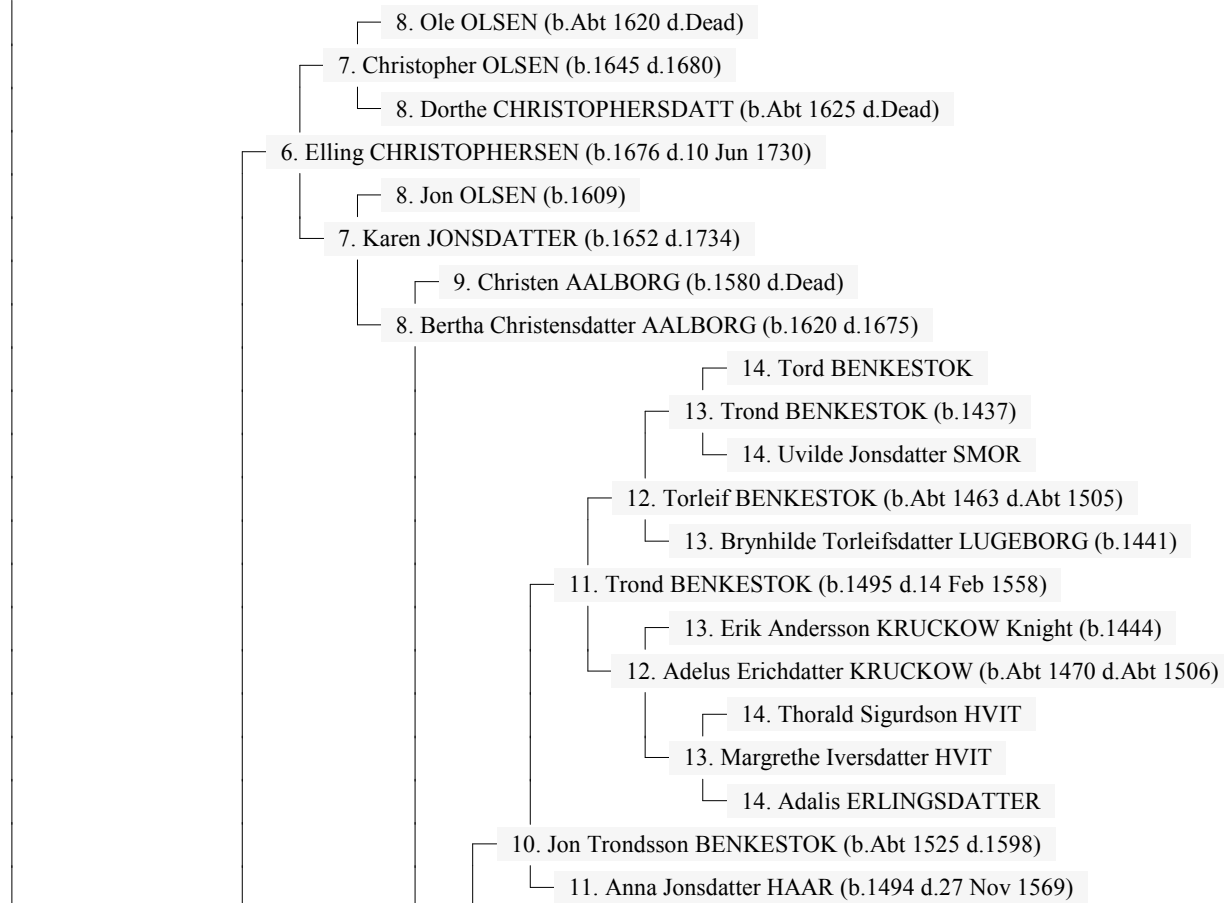

Ancestors of Ingrid Maria Amalie PAULSEN

13 Mar 2004

Page 1

1. Ingrid Maria Amalie PAULSEN (b.8 Jun 1888 d.20 Jan 1963)

Ancestors of Ingrid Maria Amalie PAULSEN

13 Mar 2004

Page 2

Ancestors of Ingrid Maria Amalie PAULSEN