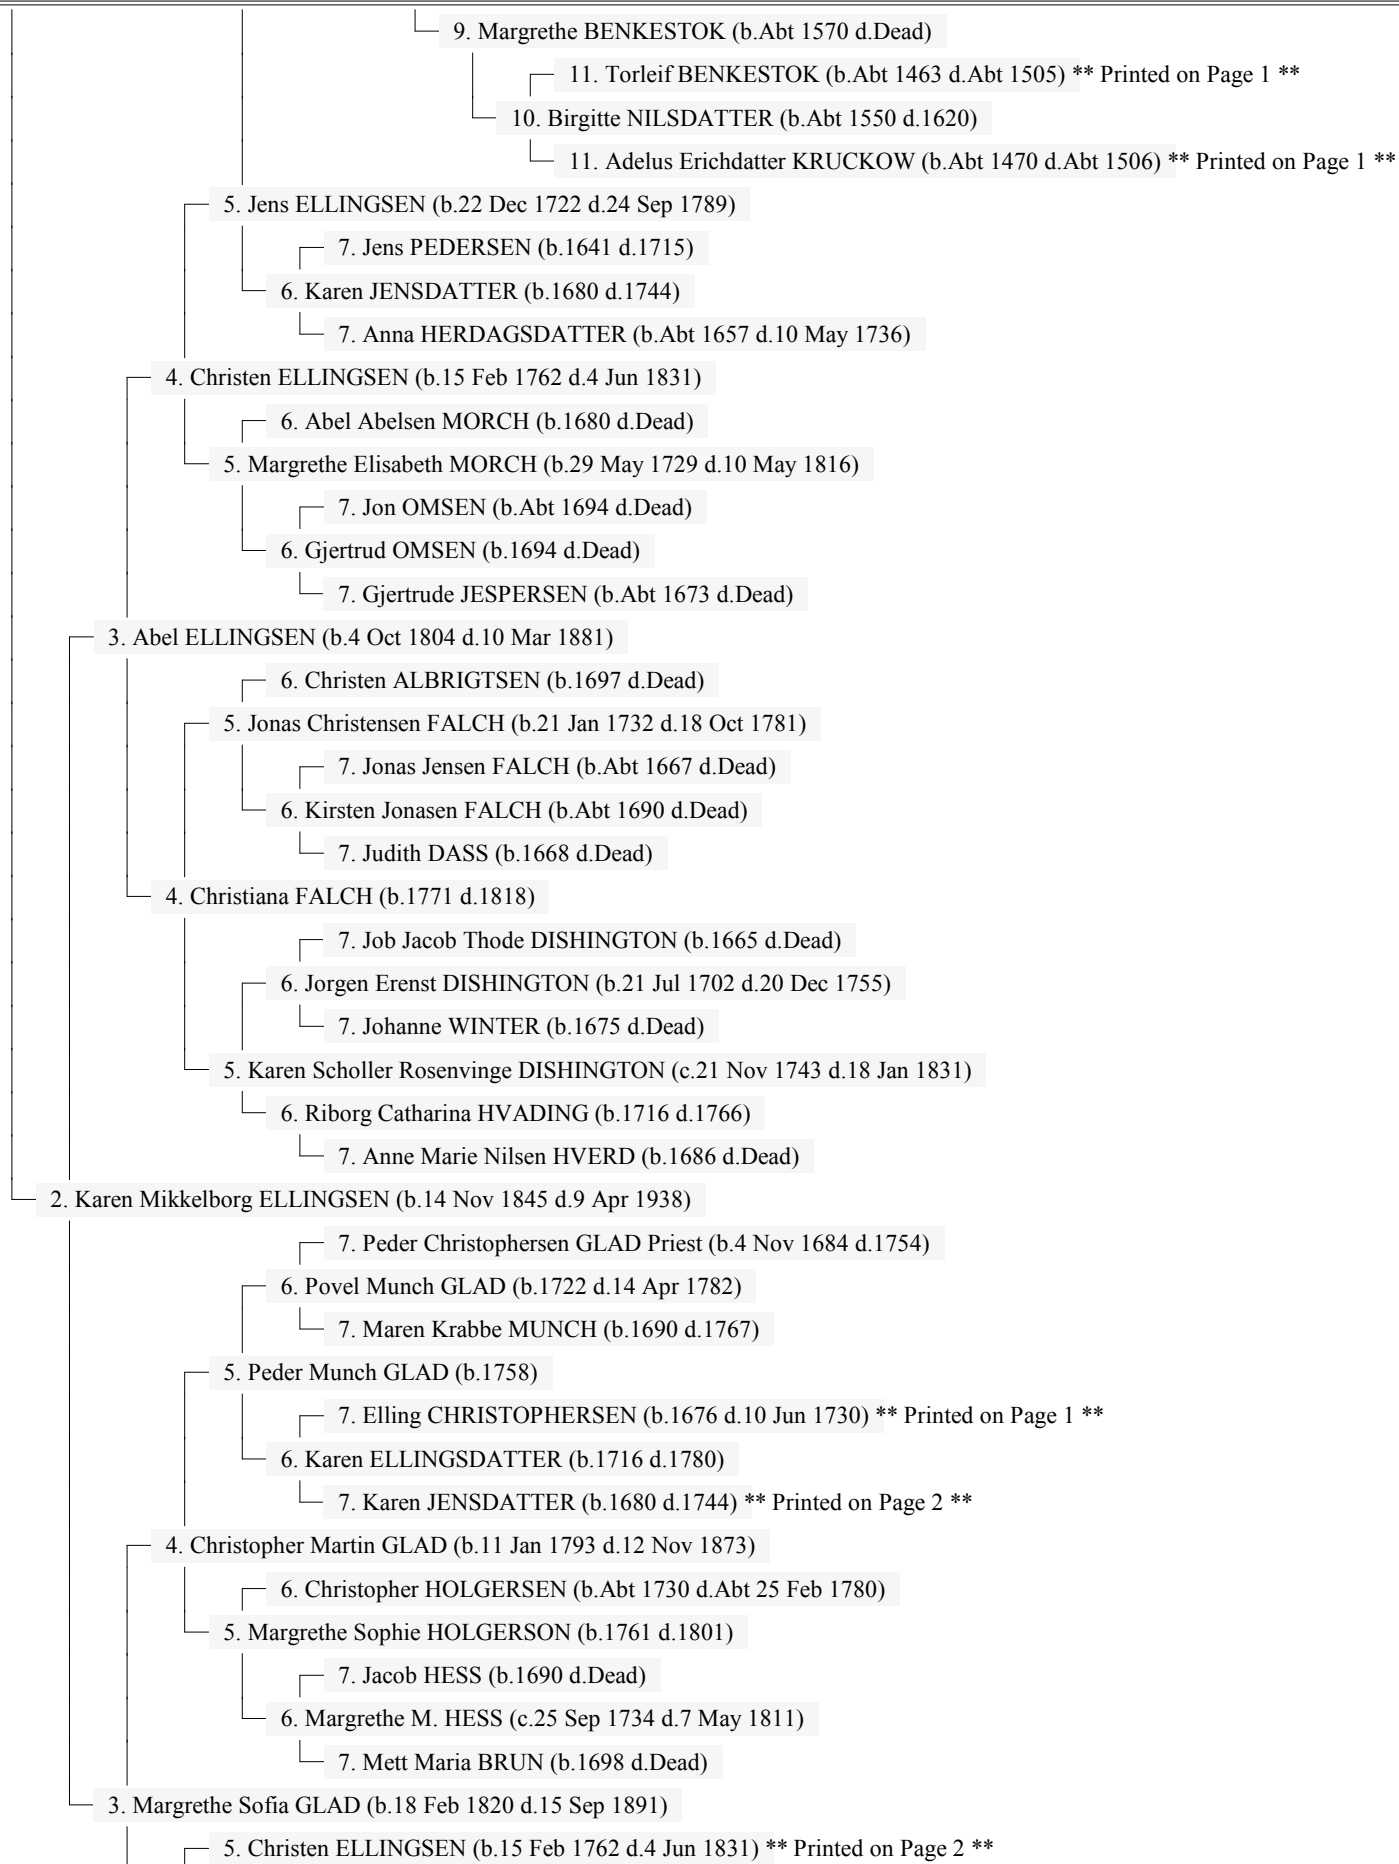

Ancestors of Ingrid Maria Amalie PAULSEN

13 Mar 2004

Page 1

1. Ingrid Maria Amalie PAULSEN (b.8 Jun 1888 d.20 Jan 1963)

Ancestors of Ingrid Maria Amalie PAULSEN

13 Mar 2004

Page 2

Ancestors of Ingrid Maria Amalie PAULSEN