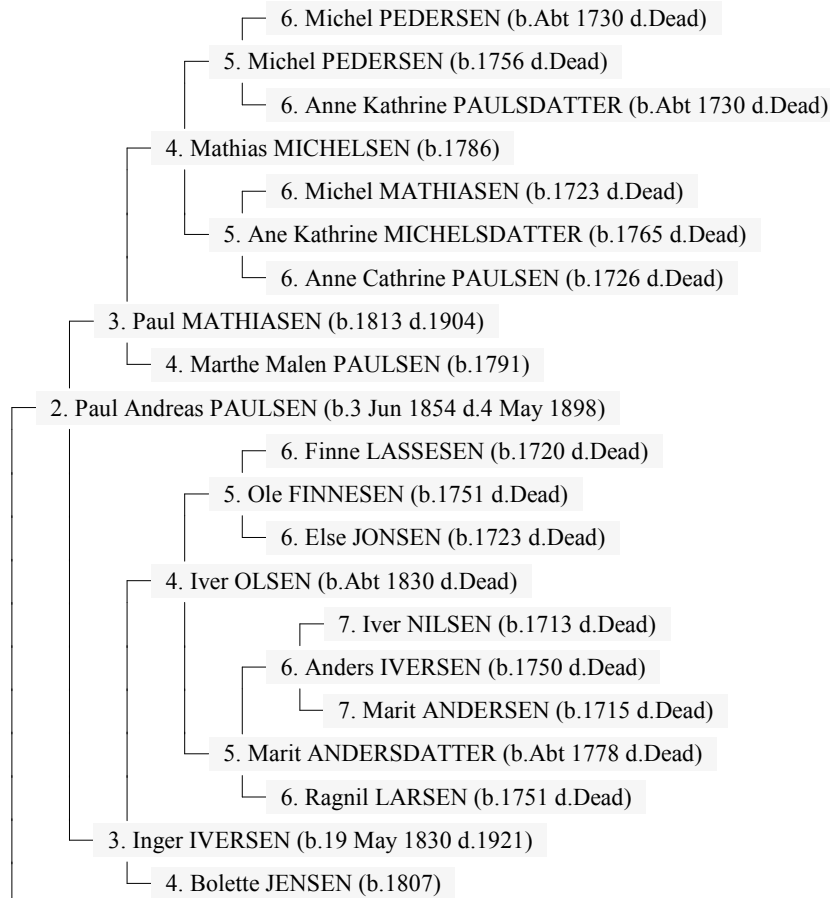

Ancestors of Ingrid Maria Amalie PAULSEN

13 Mar 2004

Page 1

1. Ingrid Maria Amalie PAULSEN (b.8 Jun 1888 d.20 Jan 1963)

Ancestors of Ingrid Maria Amalie PAULSEN

13 Mar 2004

Page 2

Ancestors of Ingrid Maria Amalie PAULSEN