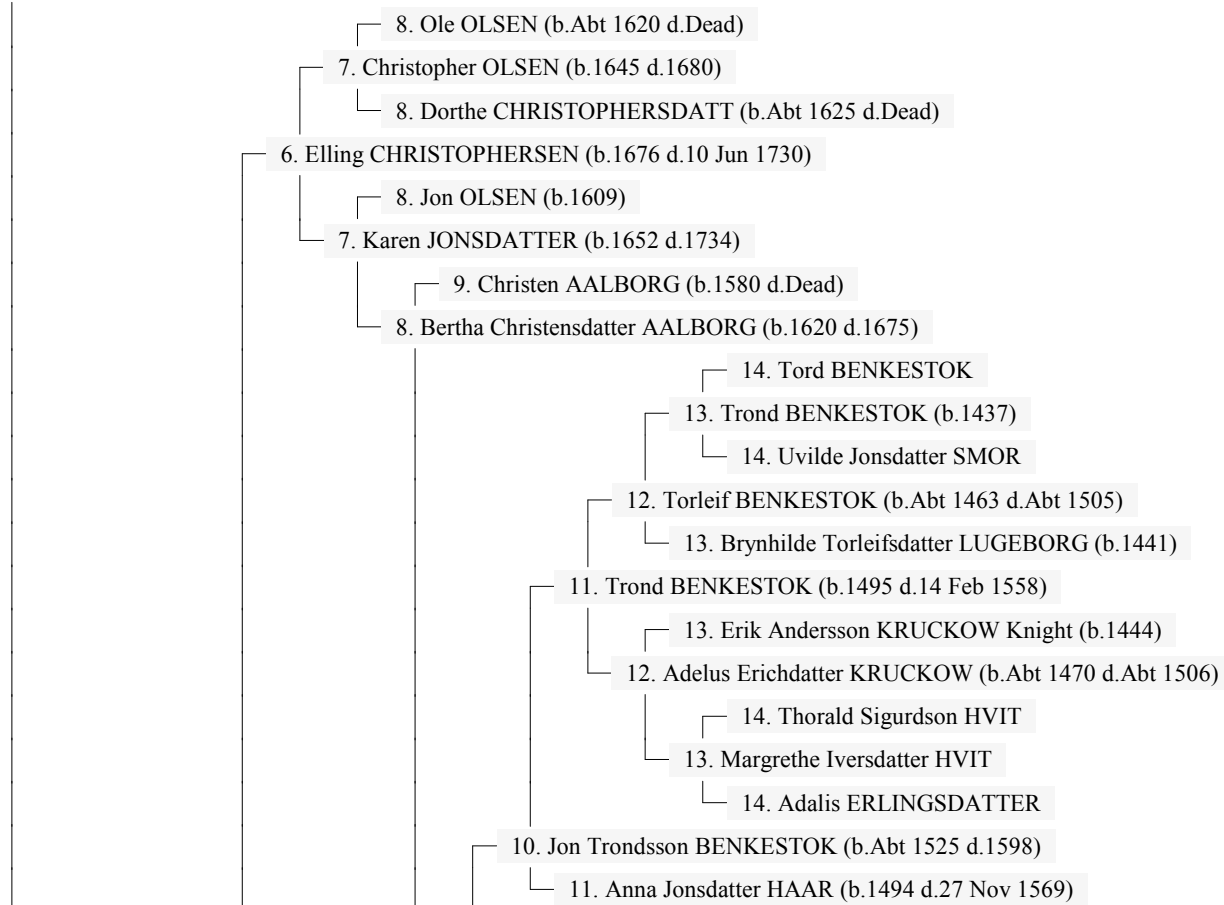

Ancestors of Erling Christian PAULSEN

13 Mar 2004

Page 1

1. Erling Christian PAULSEN (b.5 Apr 1880 d.11 Nov 1961)

Ancestors of Erling Christian PAULSEN

13 Mar 2004

Page 2

Ancestors of Erling Christian PAULSEN