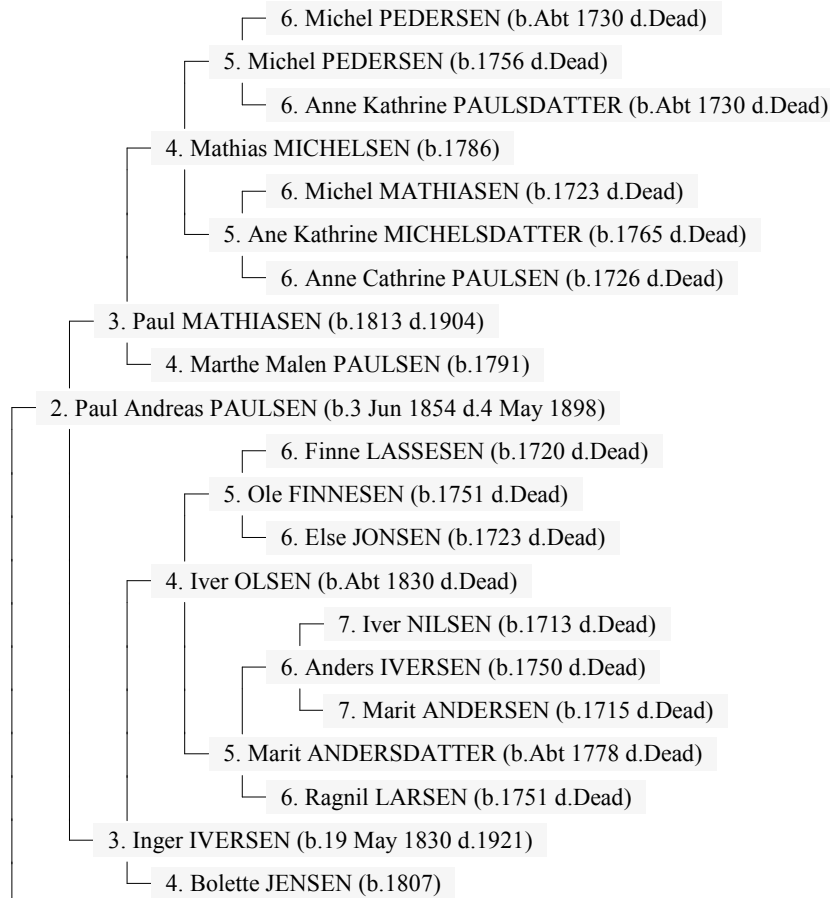

Ancestors of Erling Christian PAULSEN

13 Mar 2004

Page 1

1. Erling Christian PAULSEN (b.5 Apr 1880 d.11 Nov 1961)

Ancestors of Erling Christian PAULSEN

13 Mar 2004

Page 2

Ancestors of Erling Christian PAULSEN