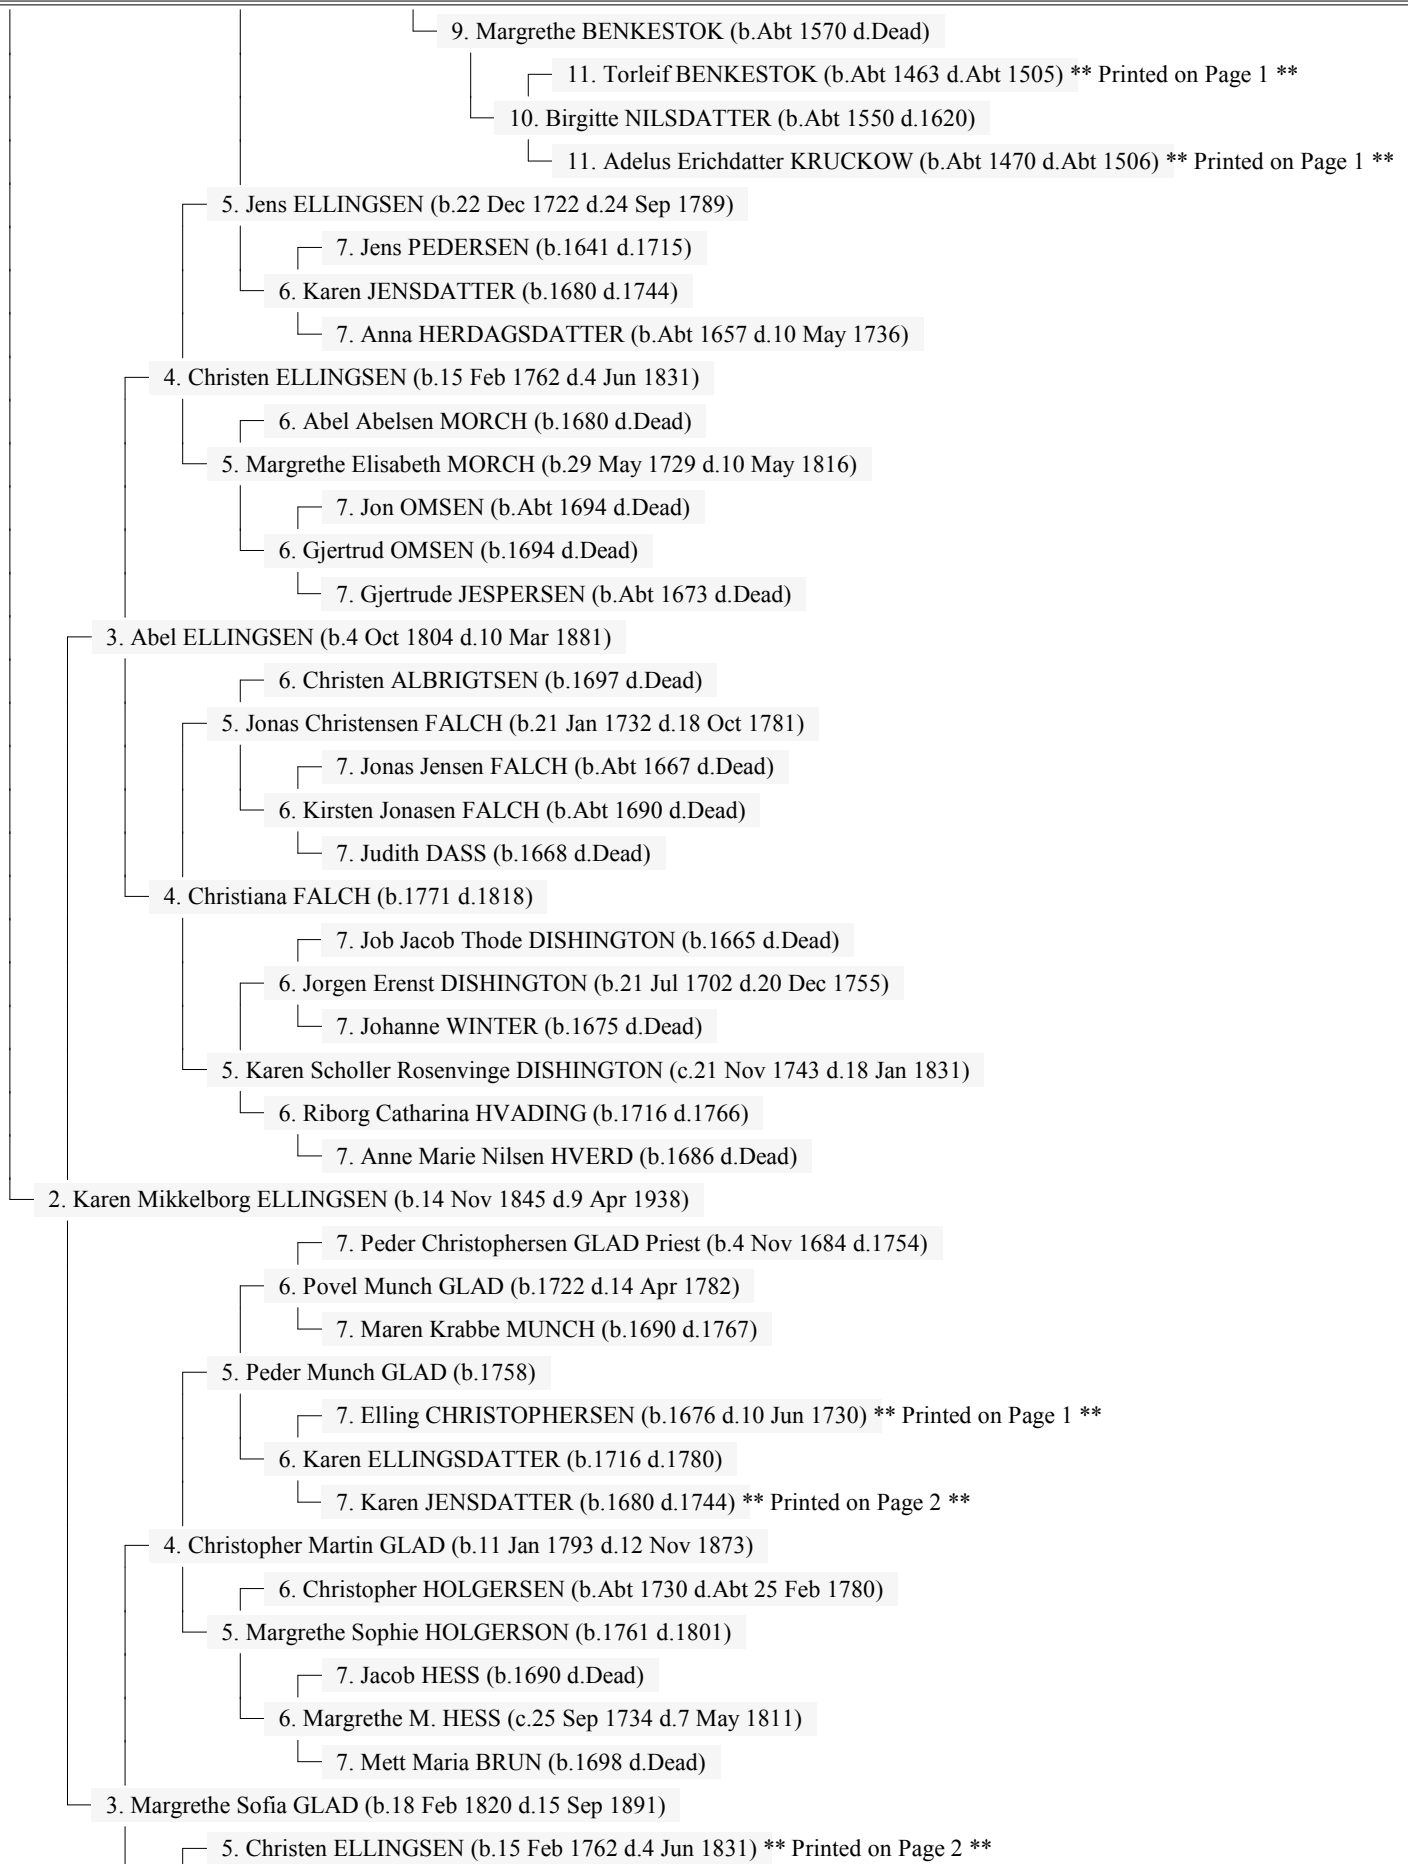

Ancestors of Erling Christian PAULSEN

13 Mar 2004

Page 1

1. Erling Christian PAULSEN (b.5 Apr 1880 d.11 Nov 1961)

Ancestors of Erling Christian PAULSEN

13 Mar 2004

Page 2

Ancestors of Erling Christian PAULSEN