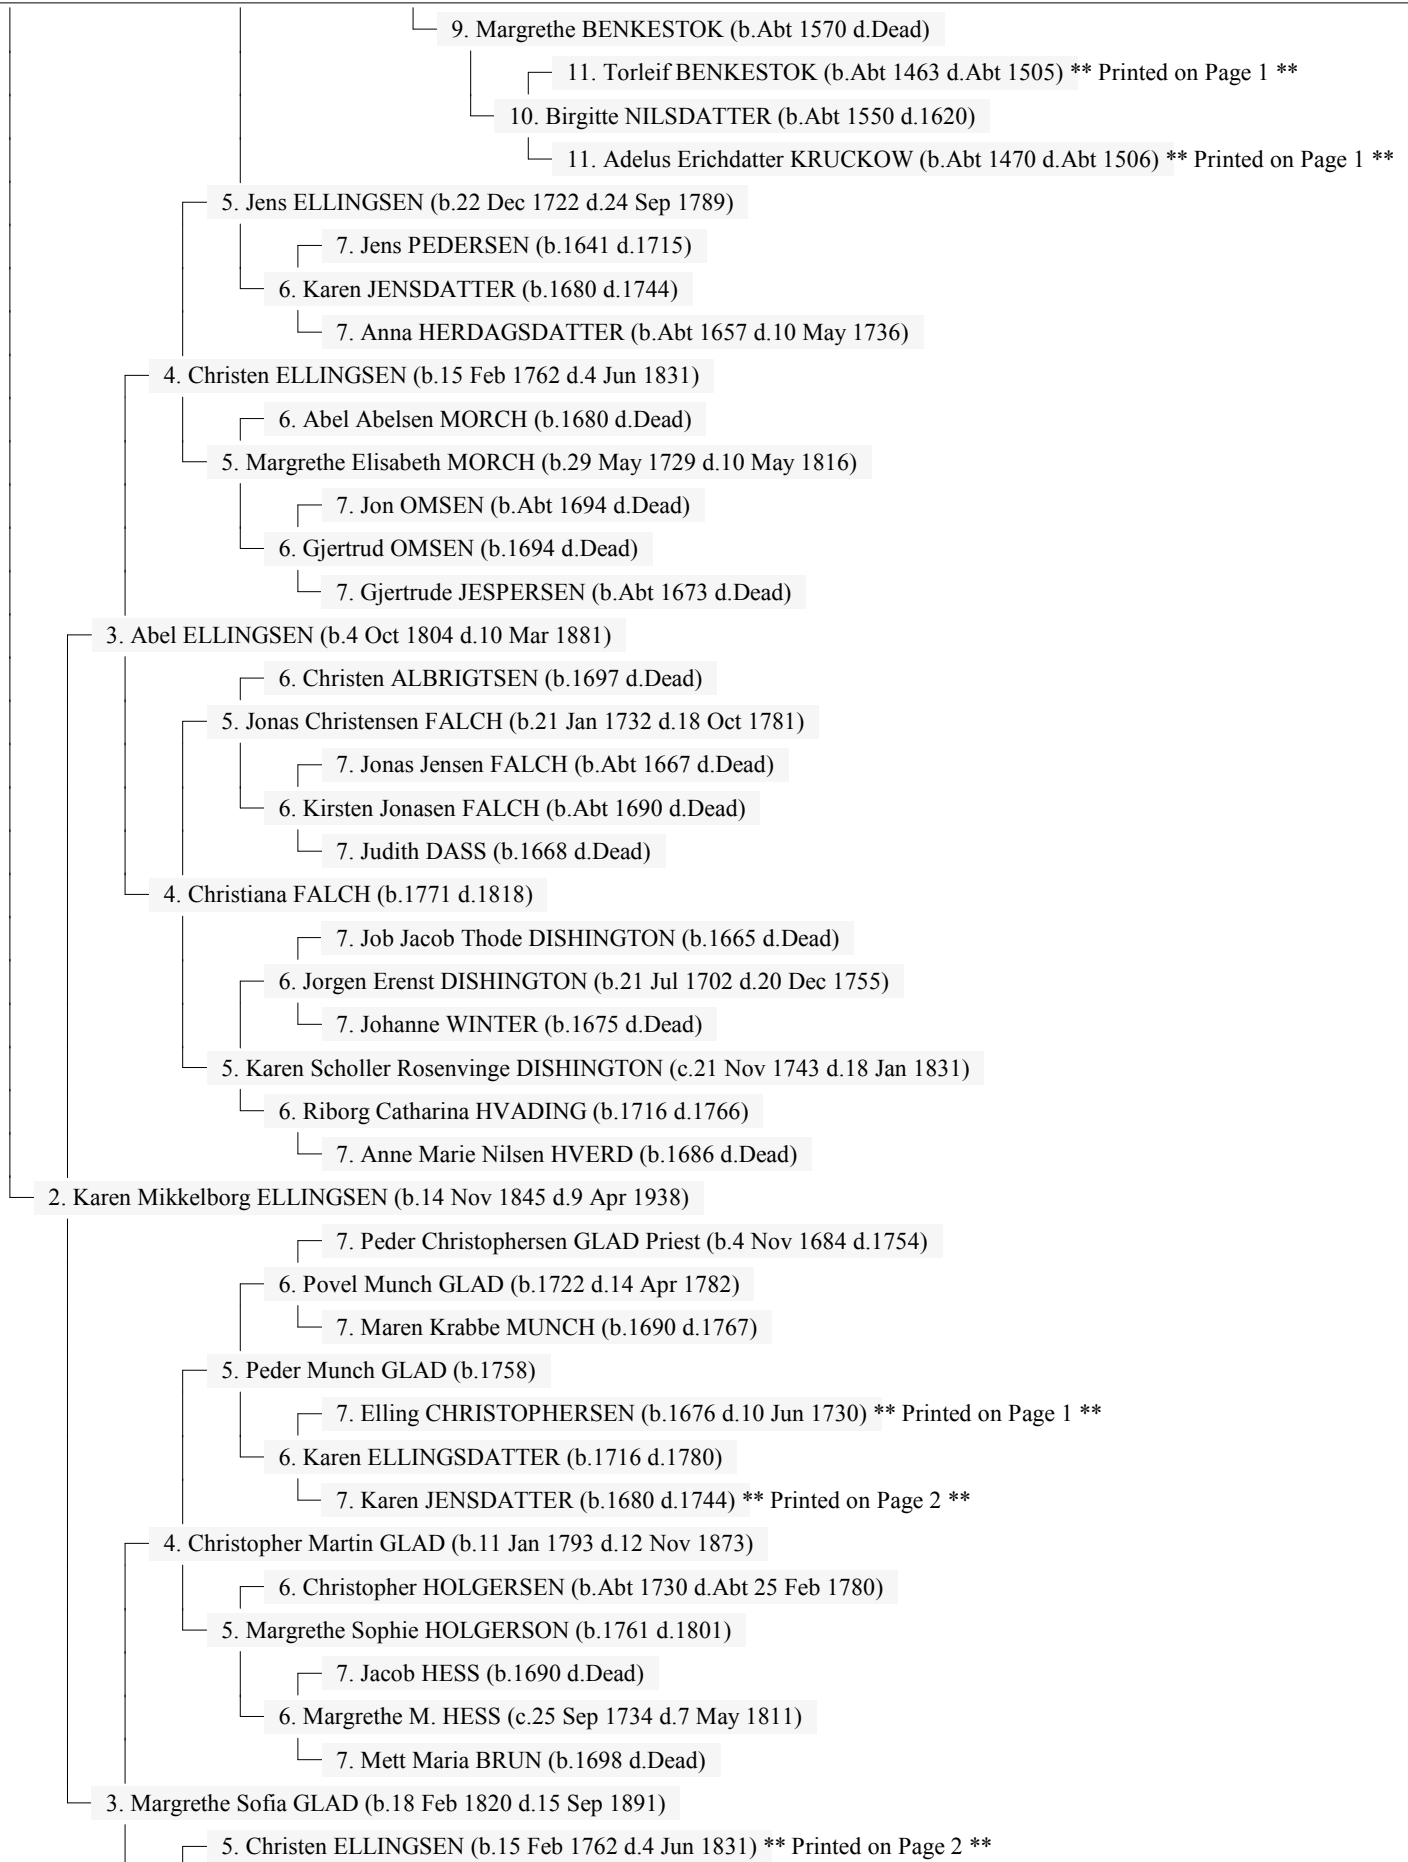

Ancestors of Anna Marie PAULSEN

13 Mar 2004

Page 1

Ancestors of Anna Marie PAULSEN

13 Mar 2004

Page 2

Ancestors of Anna Marie PAULSEN

13 Mar 2004