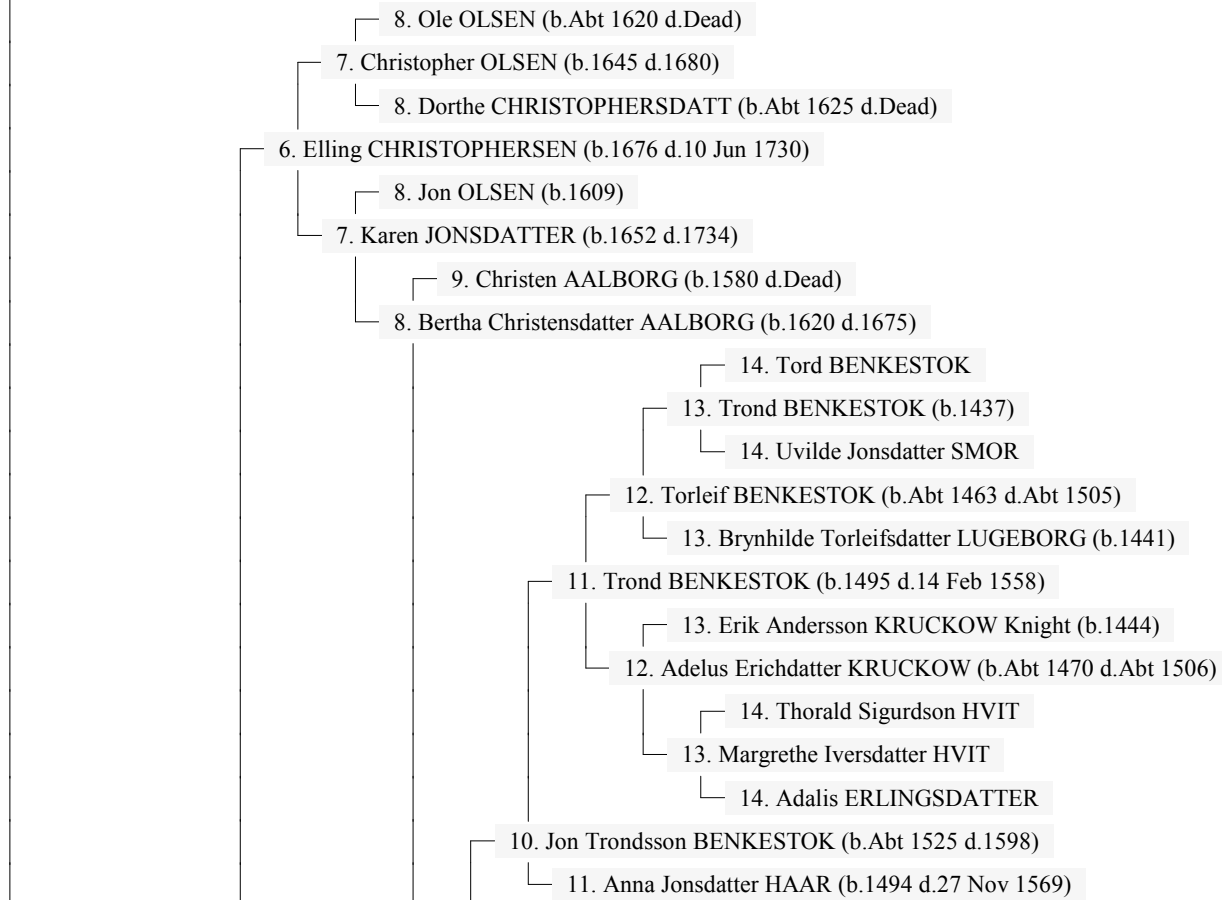

1. Abel Magnus PAULSEN (b. 6 Nov 1884 d. 28 Dec 1963)