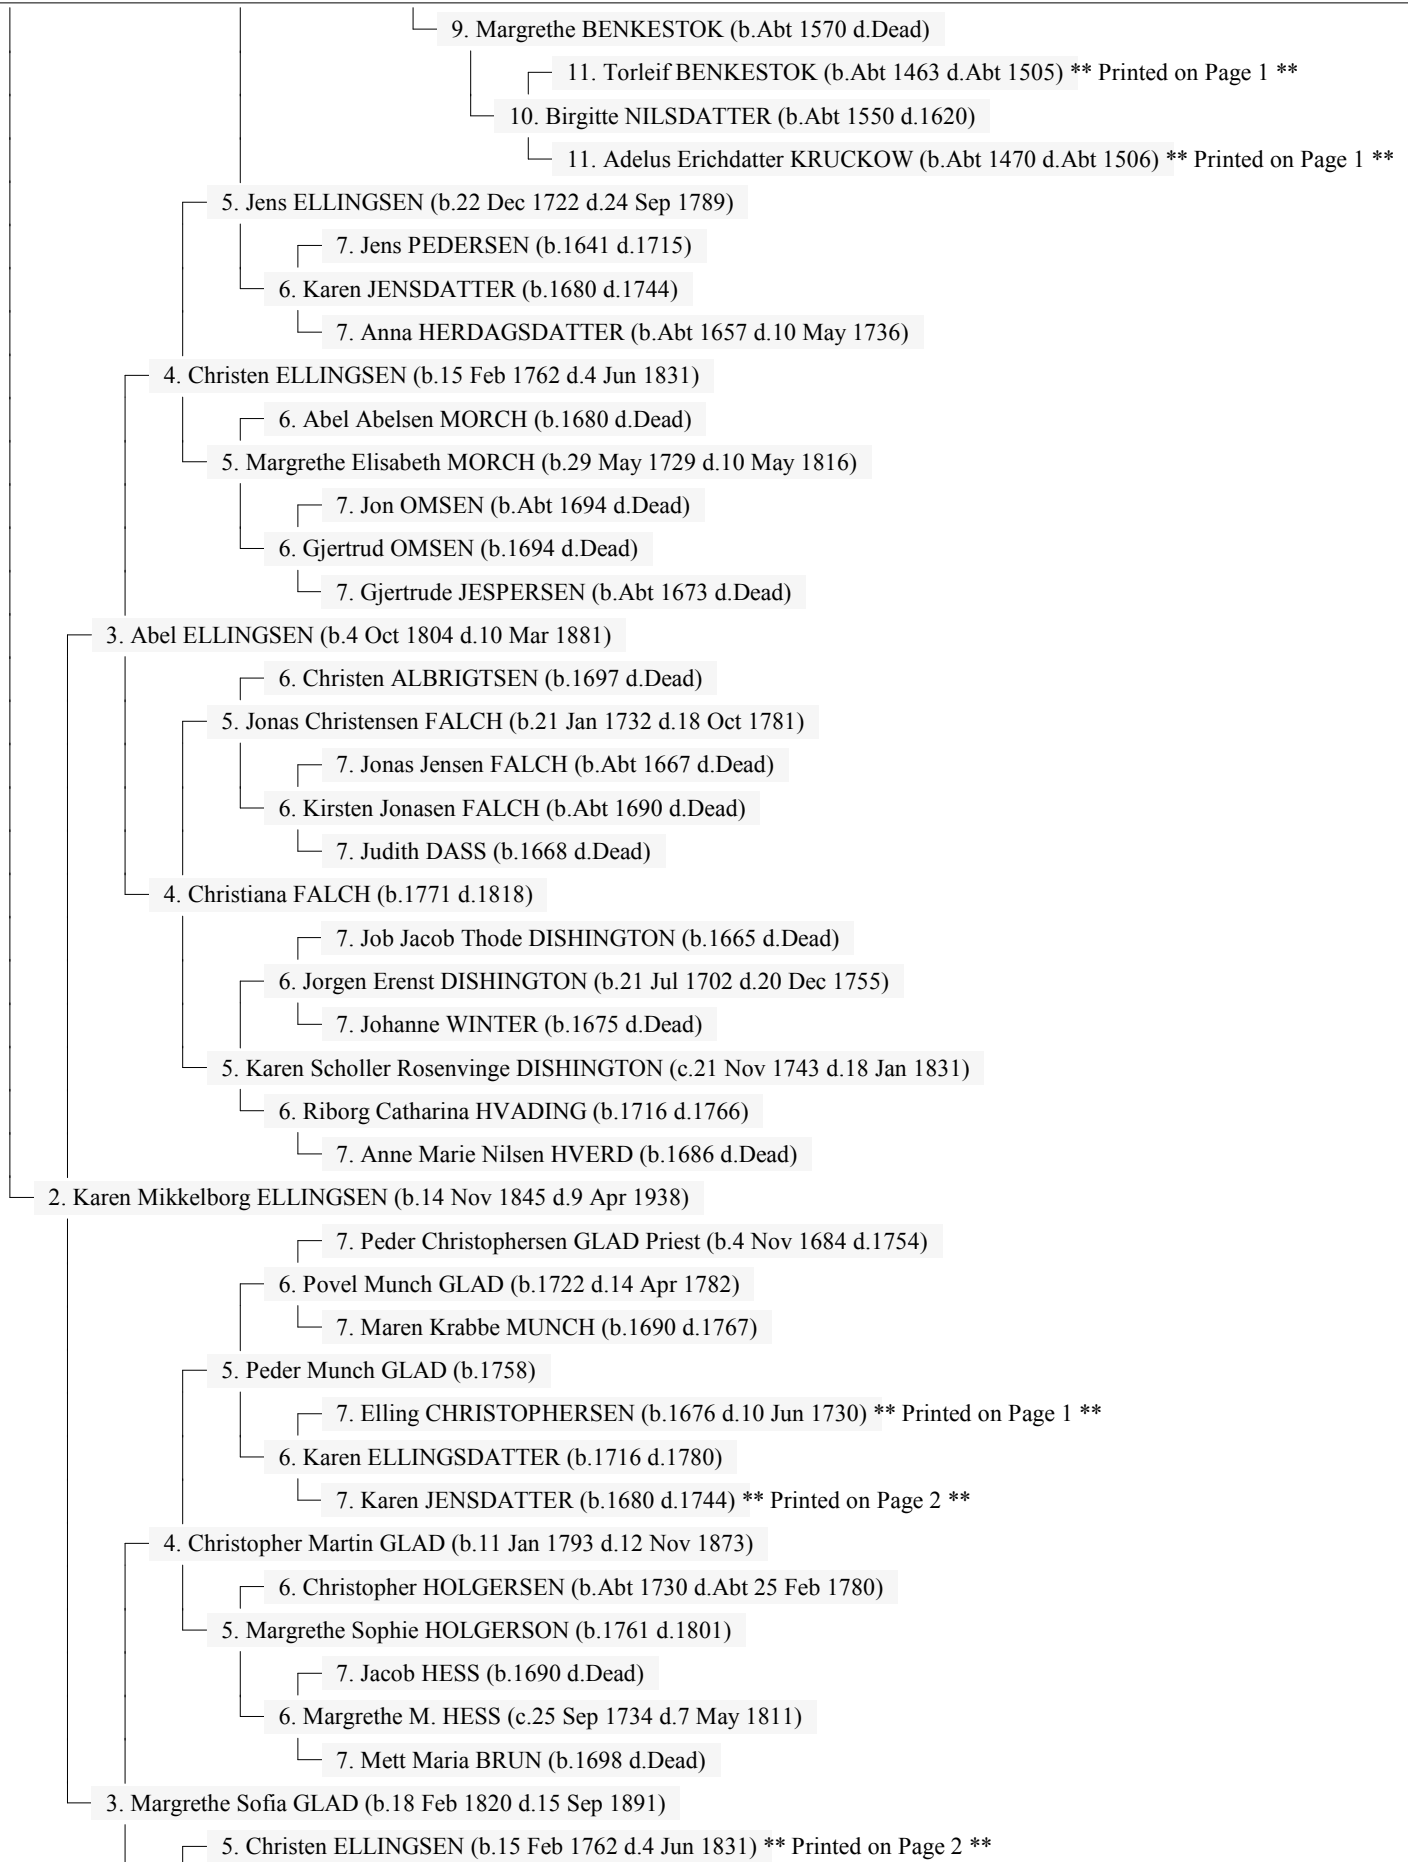

Ancestors of Abel Magnus PAULSEN

13 Mar 2004

Page 2