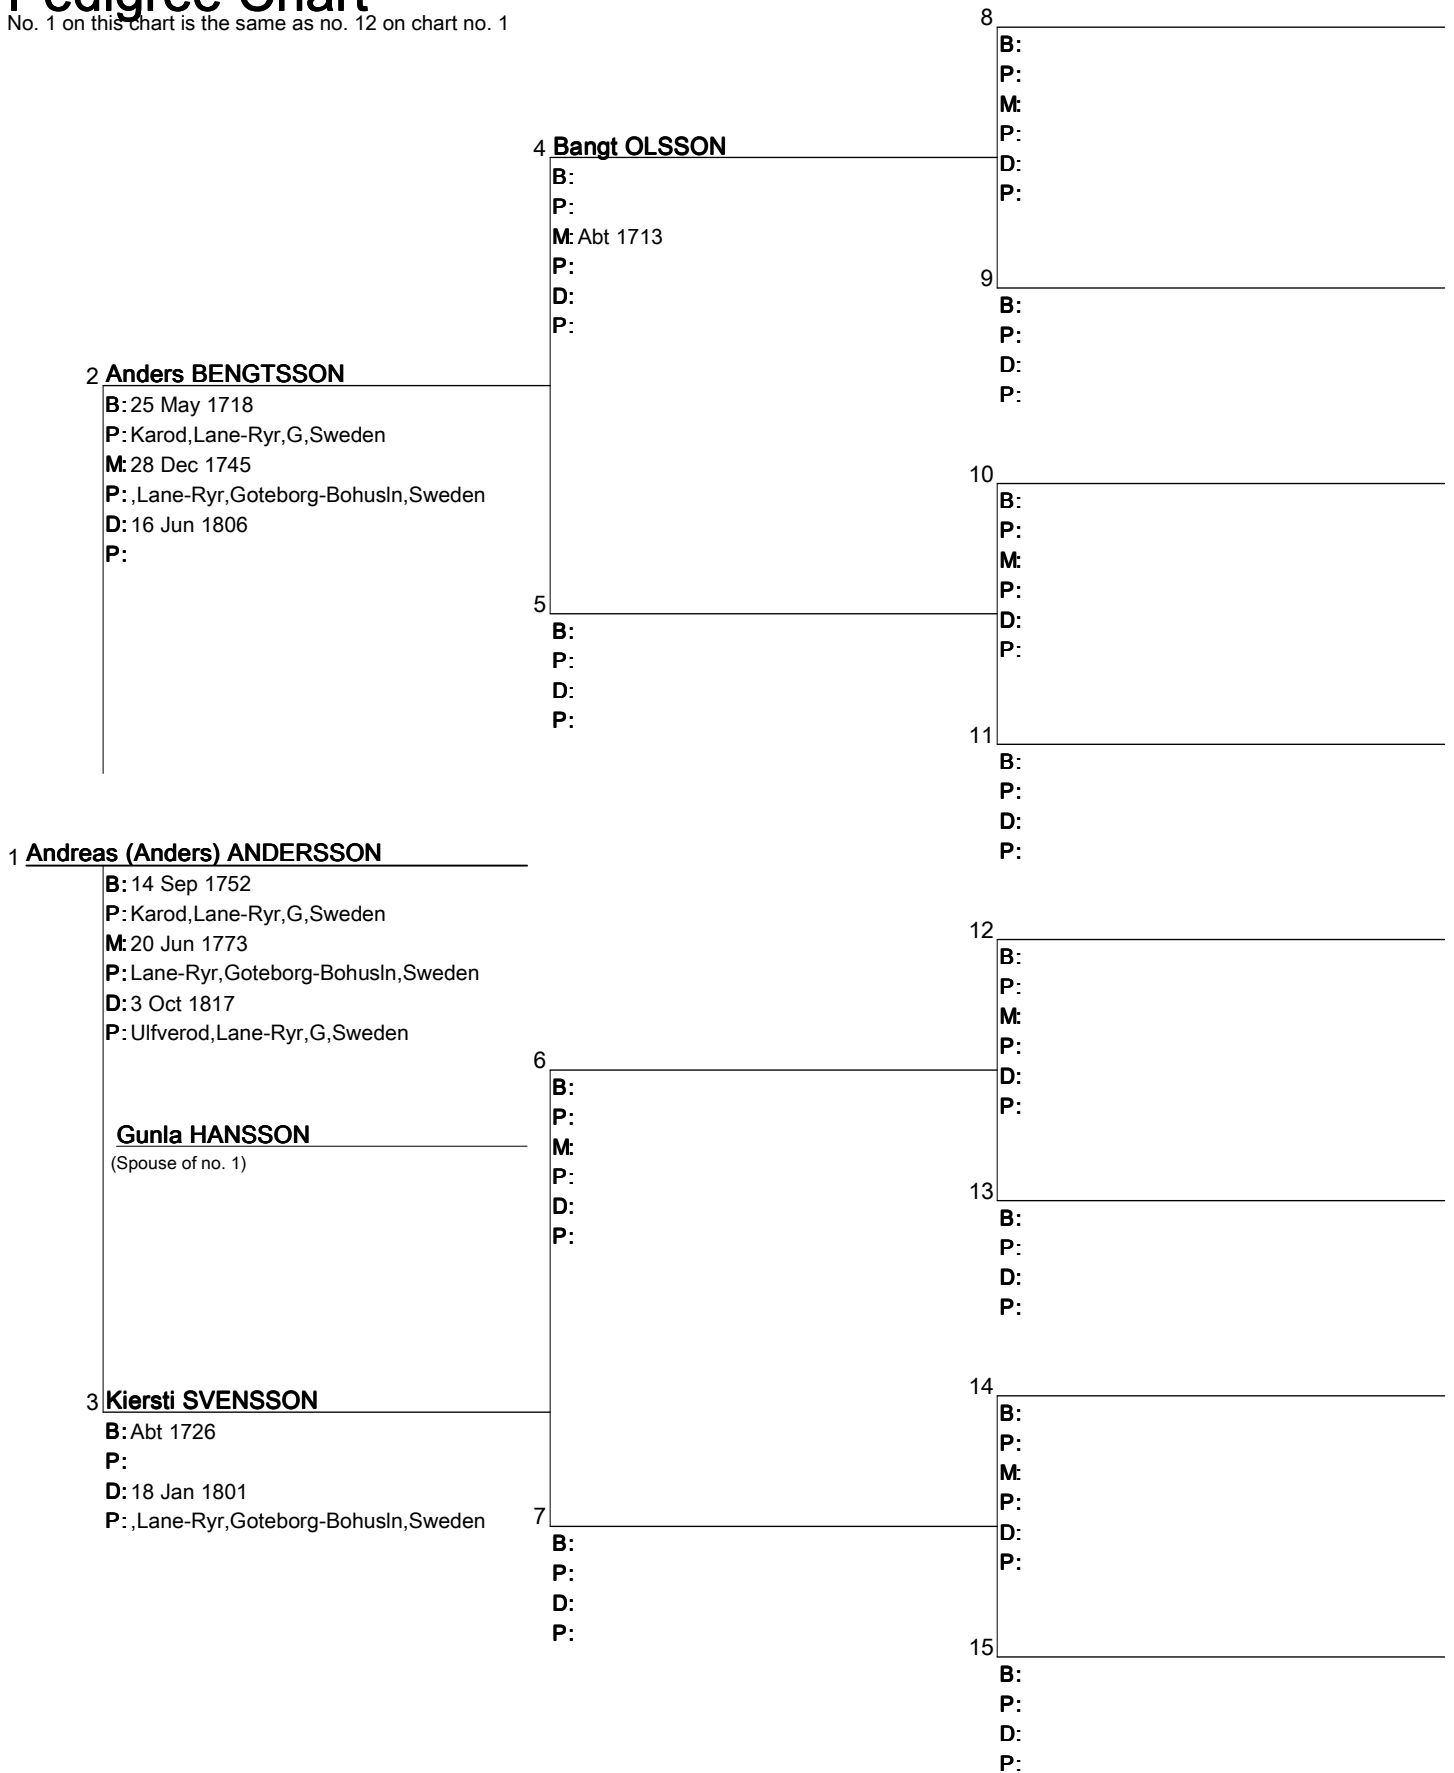

Pedigree Chart

No. 1 on this chart is the same as no. 12 on chart no. 1